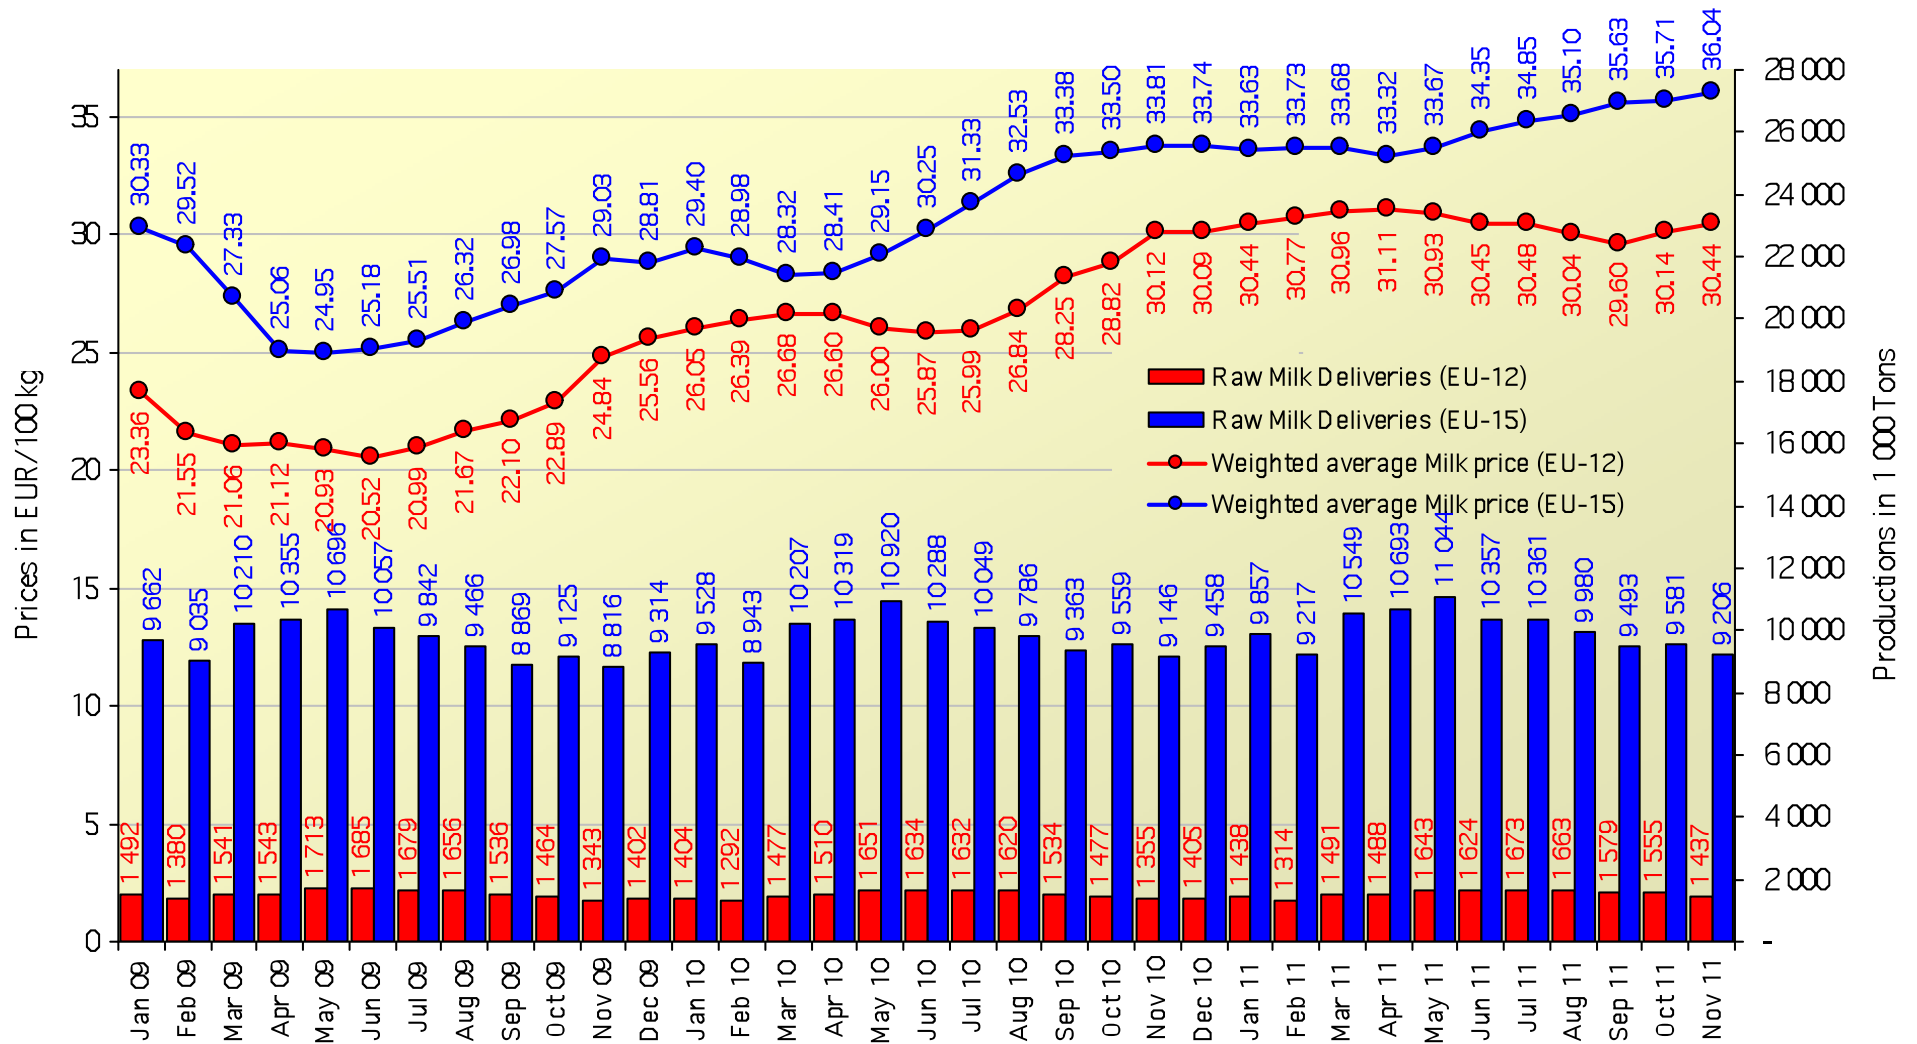

EU 15/12 Milk Deliveries and Prices

Source : Eurostat, Reg. (EC) No 429/2010