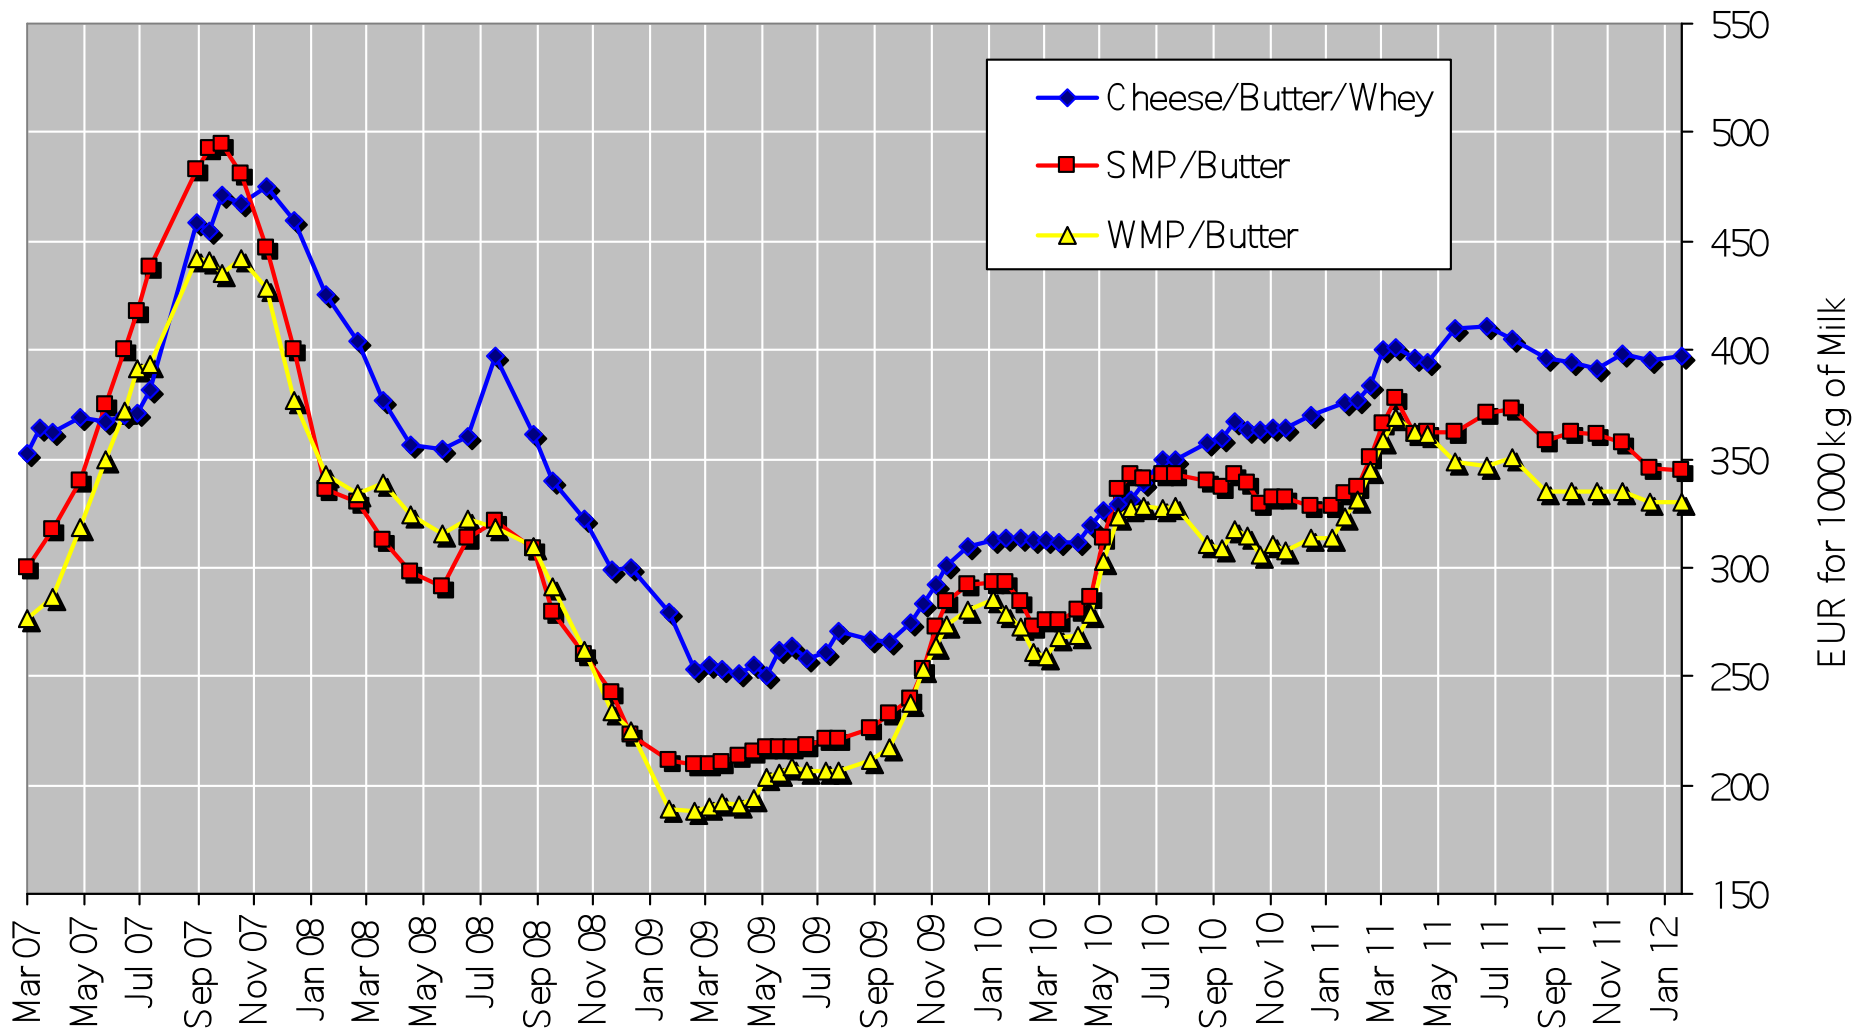

EU Income of manufacturing of Cheese/Wheypowder, SMP/Butter and WMP/Butter in EUR

Source: Reg. 562/2005 and 479/2010