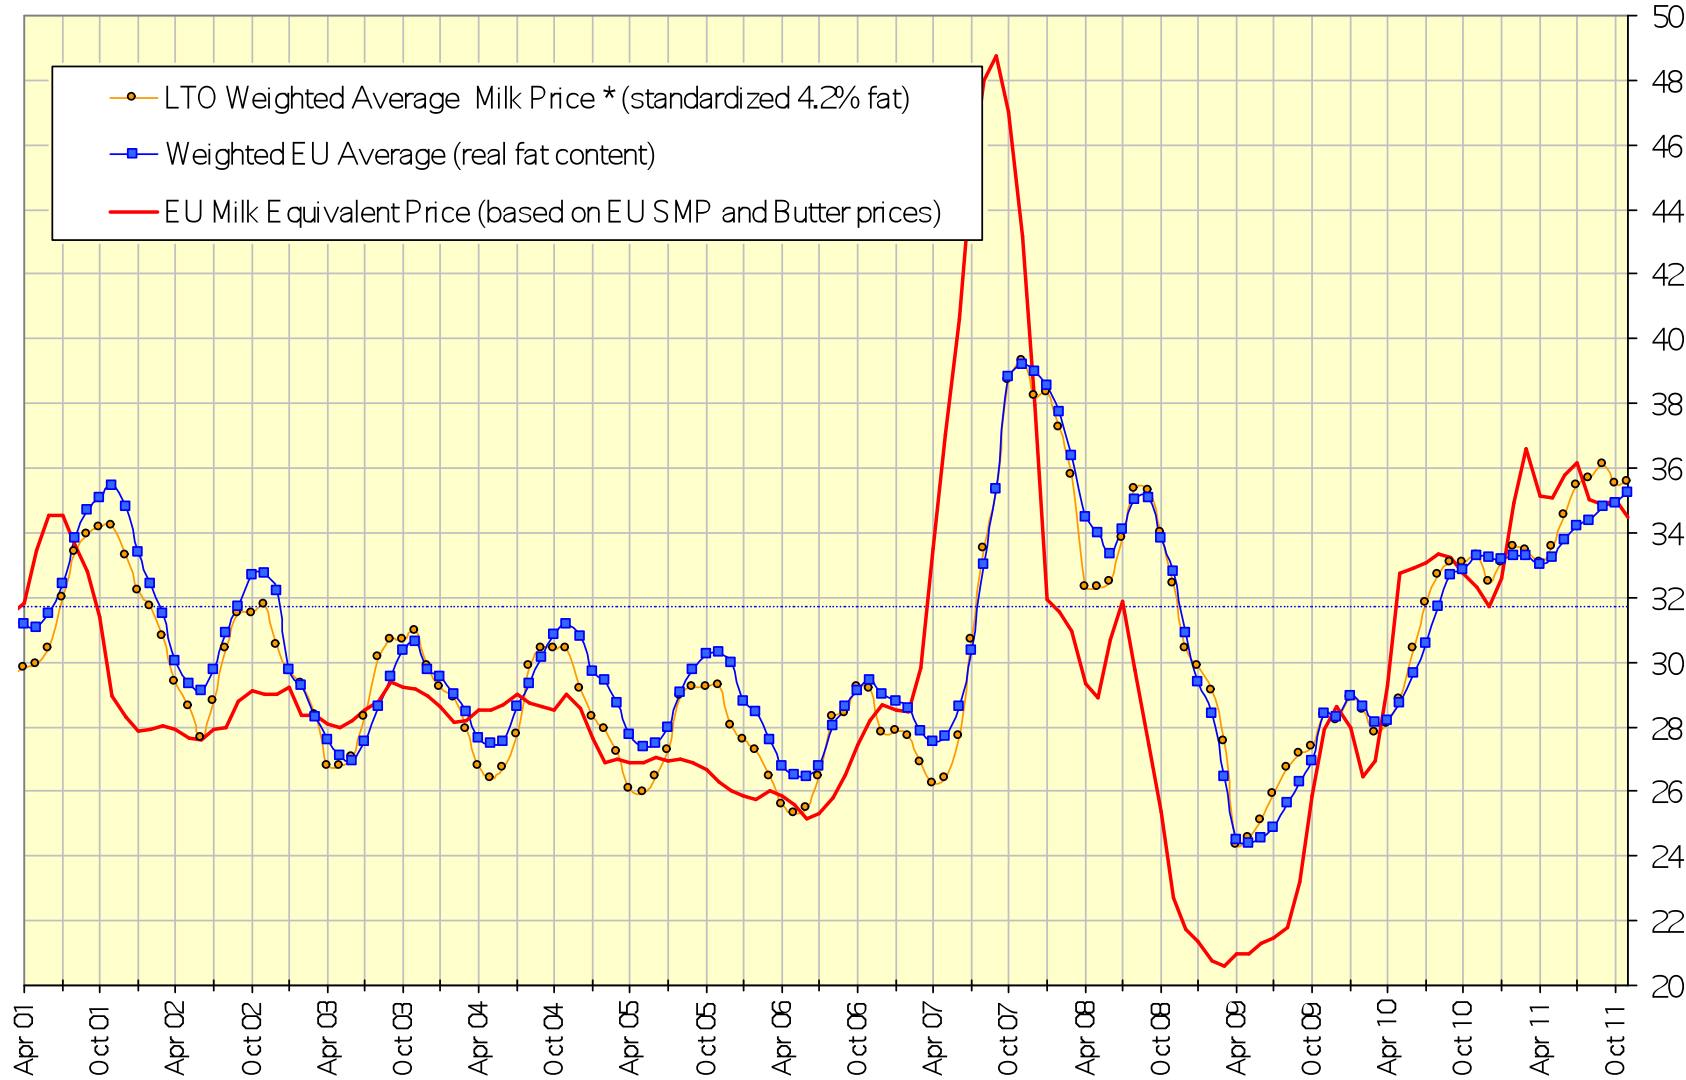

Milk Prices Evolution (up to November 2011)

EUR/100kg

LTO : Land- en Tuinbouworganisatie Nederland (<http://www.milkprices.nl>).

Sources : MS' communications under reg. 562/2005 & 479/2010, LTO website