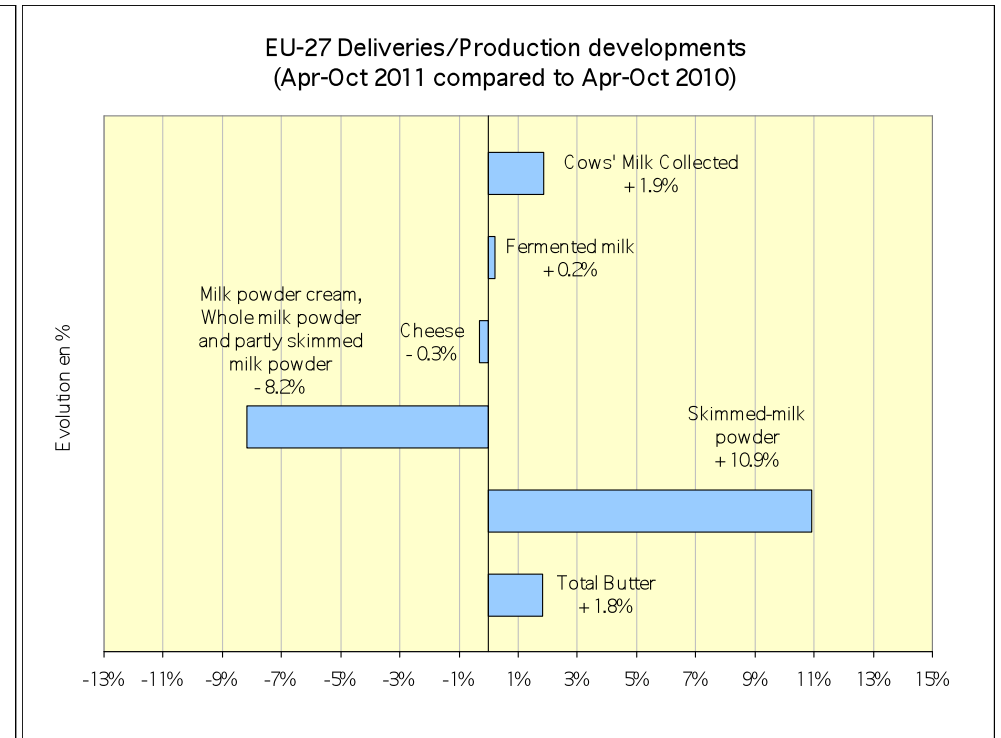

# Milk Market Situation

*Brussels, 19 January 2012*

# EU Productions

**!!! Data from some Member States are confidential and are NOT included in this table !!!**

Source: MS' communications to Eurostat

# EU Milk Deliveries compared to last period (in %)

*(Jan - Nov 2011 / Jan - Nov 2010)*