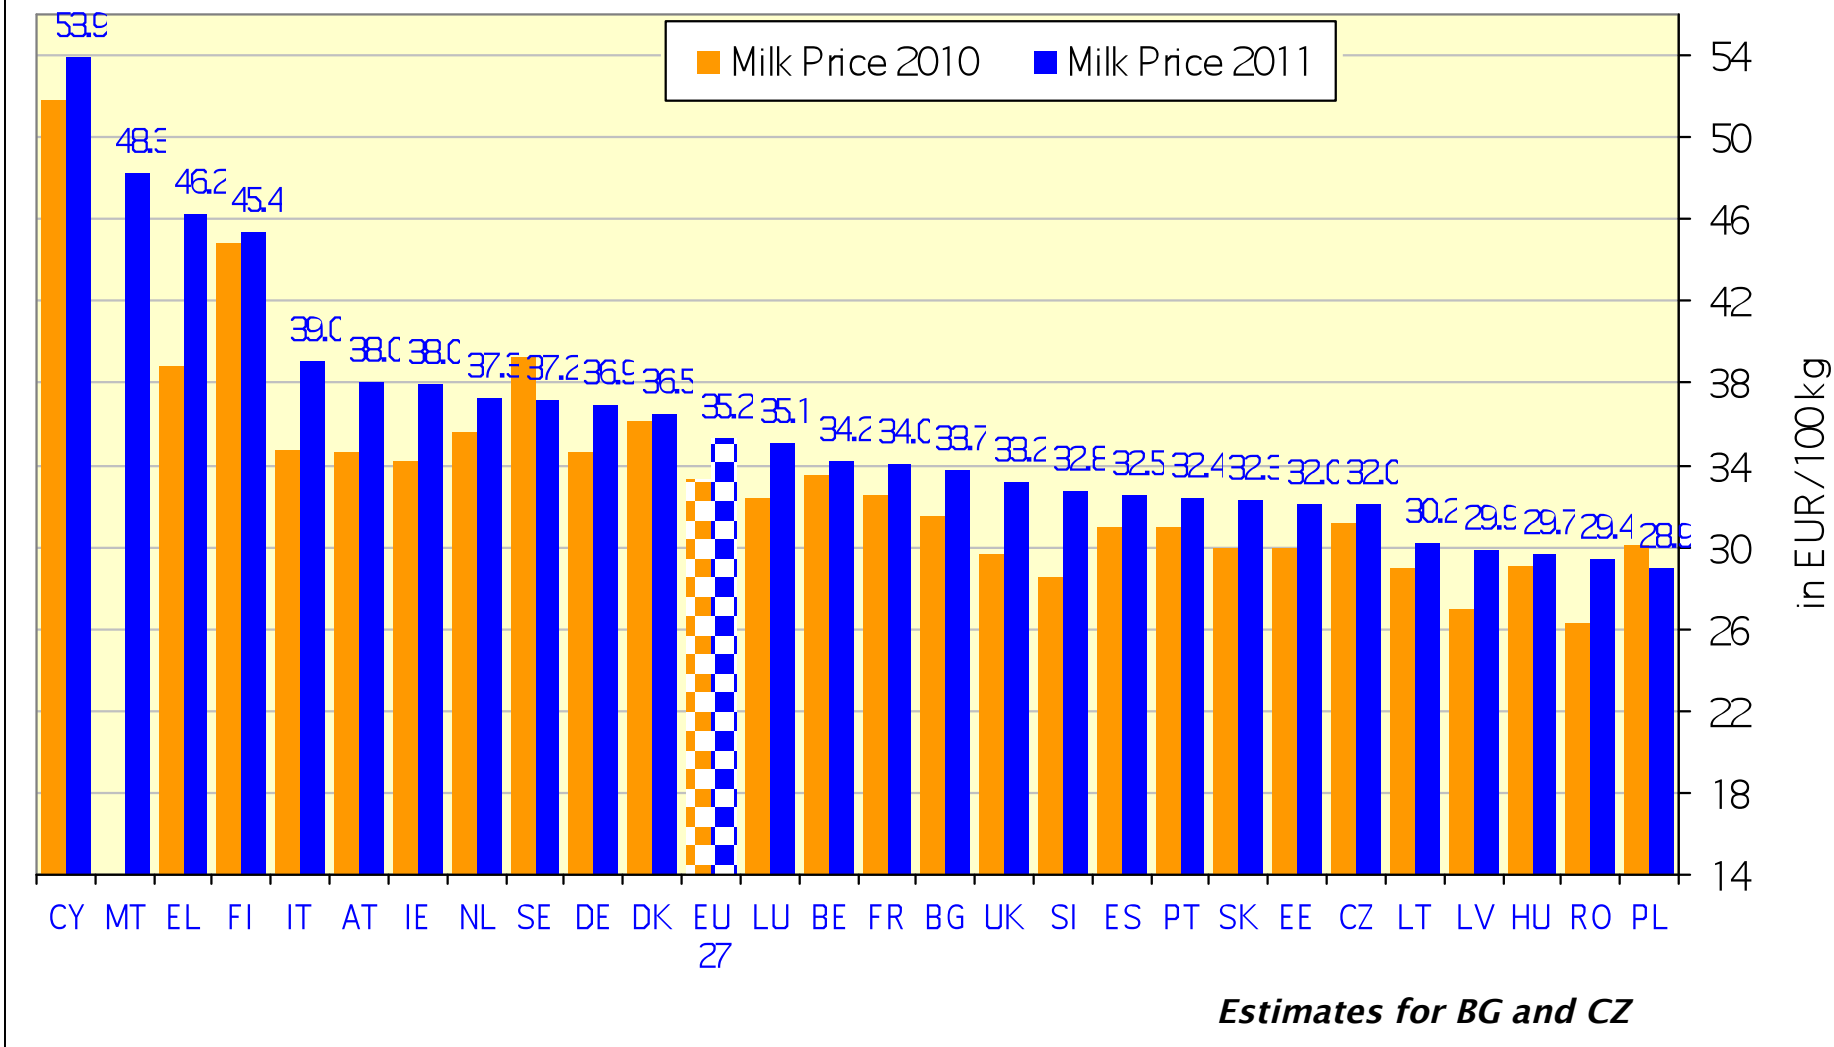

EU Milk Prices

(November 2011 compared to November 2010)

NB: The above national price averages are of mixed nature, some relate to standardised milk, others to milk with real fat and protein content, pending harmonisation under reg. 479/2010

Source: MS' communications under Reg. 479//2010