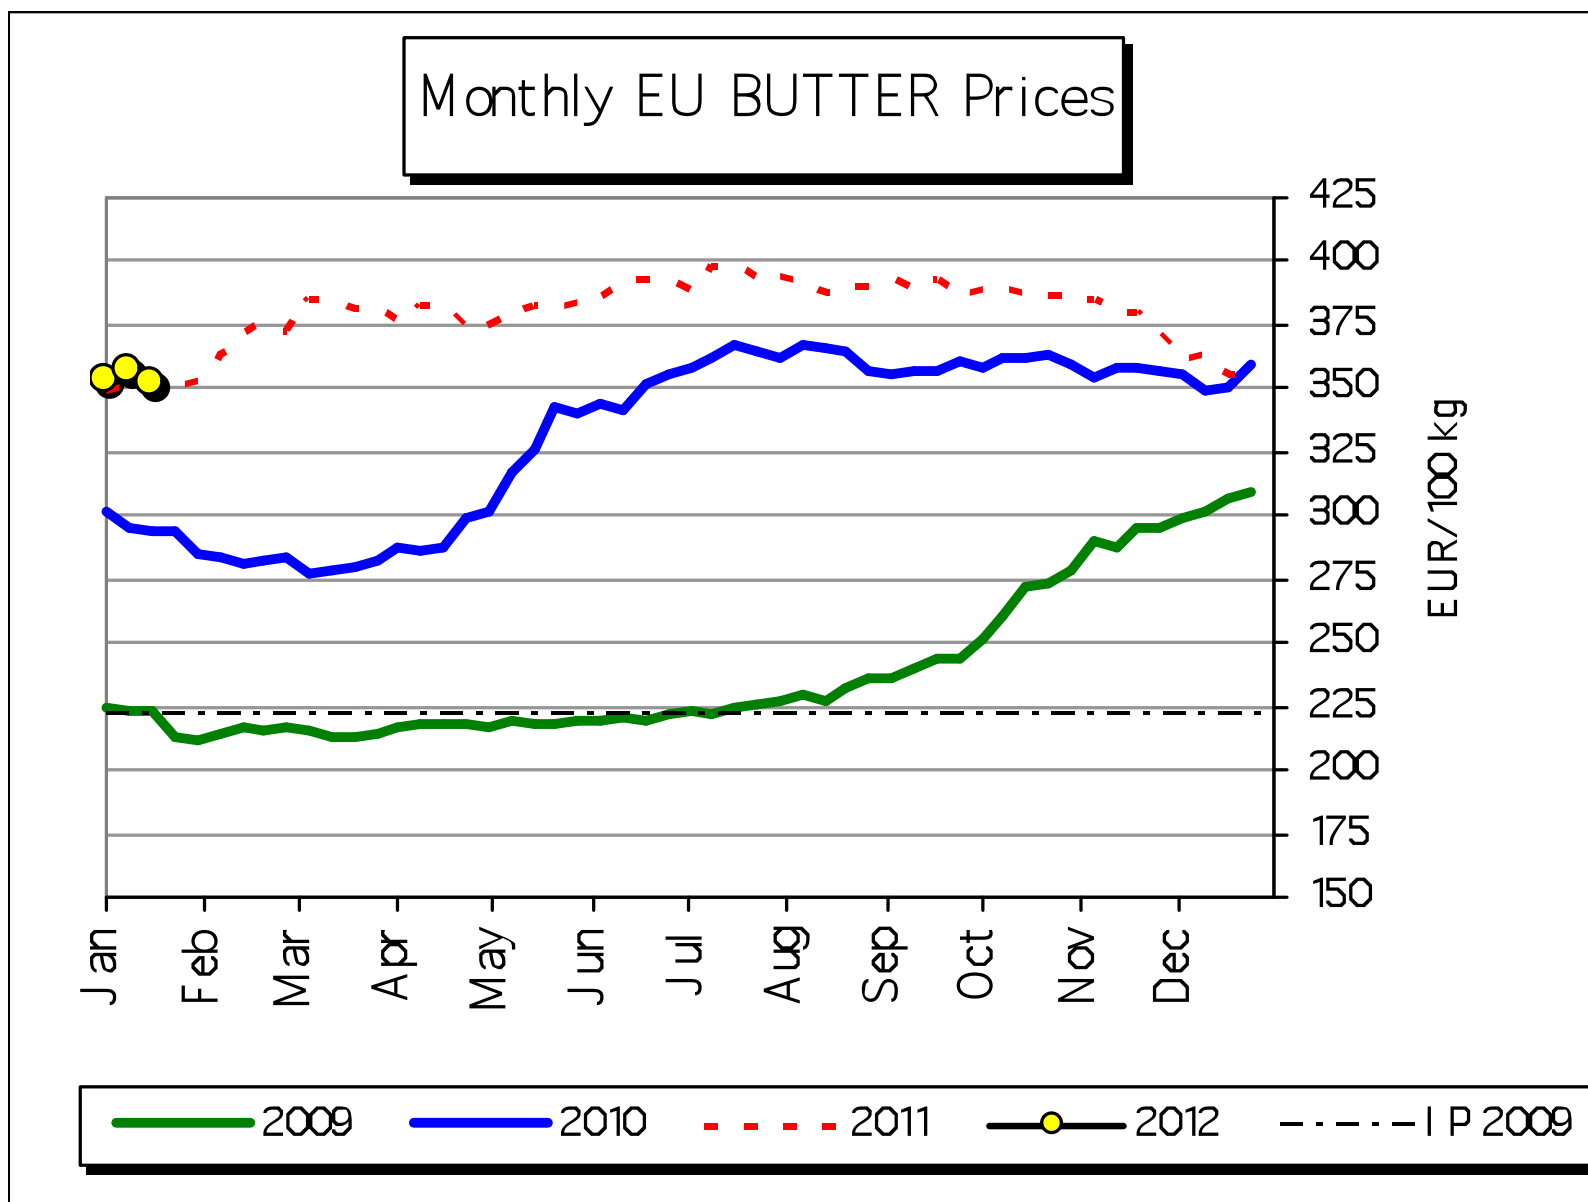

# EU SMP Prices

(up to 15/01/2012,

Source: MS' communications under reg. 479/2010

Source: MS' communications under Regs. 562/2005 and 479/2010