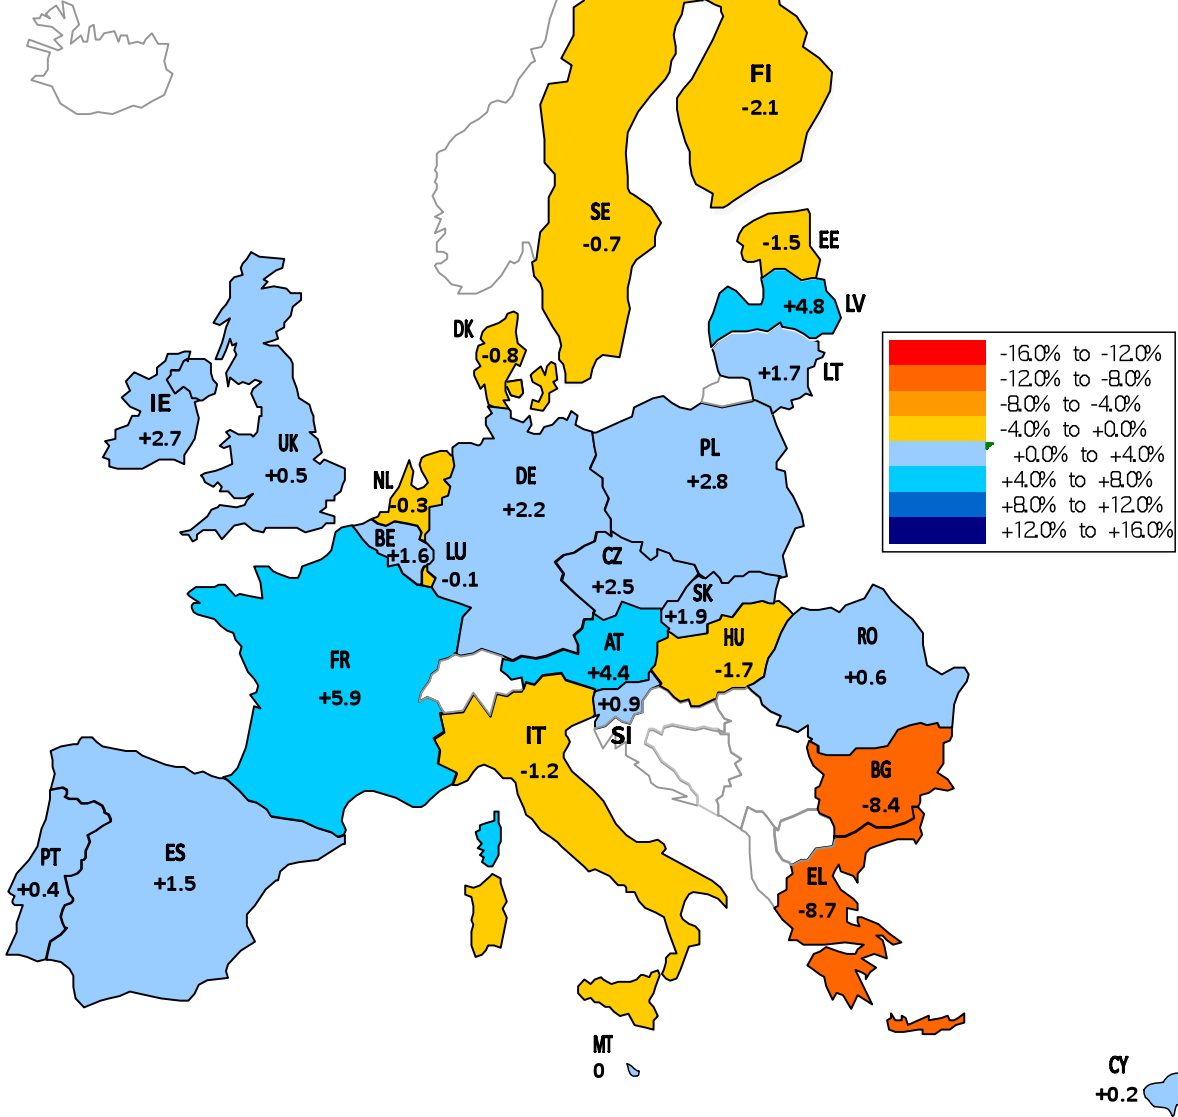

# EU Productions

**!!! Data from some Member States are confidential and are NOT included in this table !!!**

Source: MS' communications to Eurostat

# EU Milk Deliveries compared to last period (in %)

*(Jan - Nov 2011 / Jan - Nov 2010)*

# EU Milk Deliveries compared to last period (in %)

(Apr - Nov 2011 / Apr - Nov 2010)