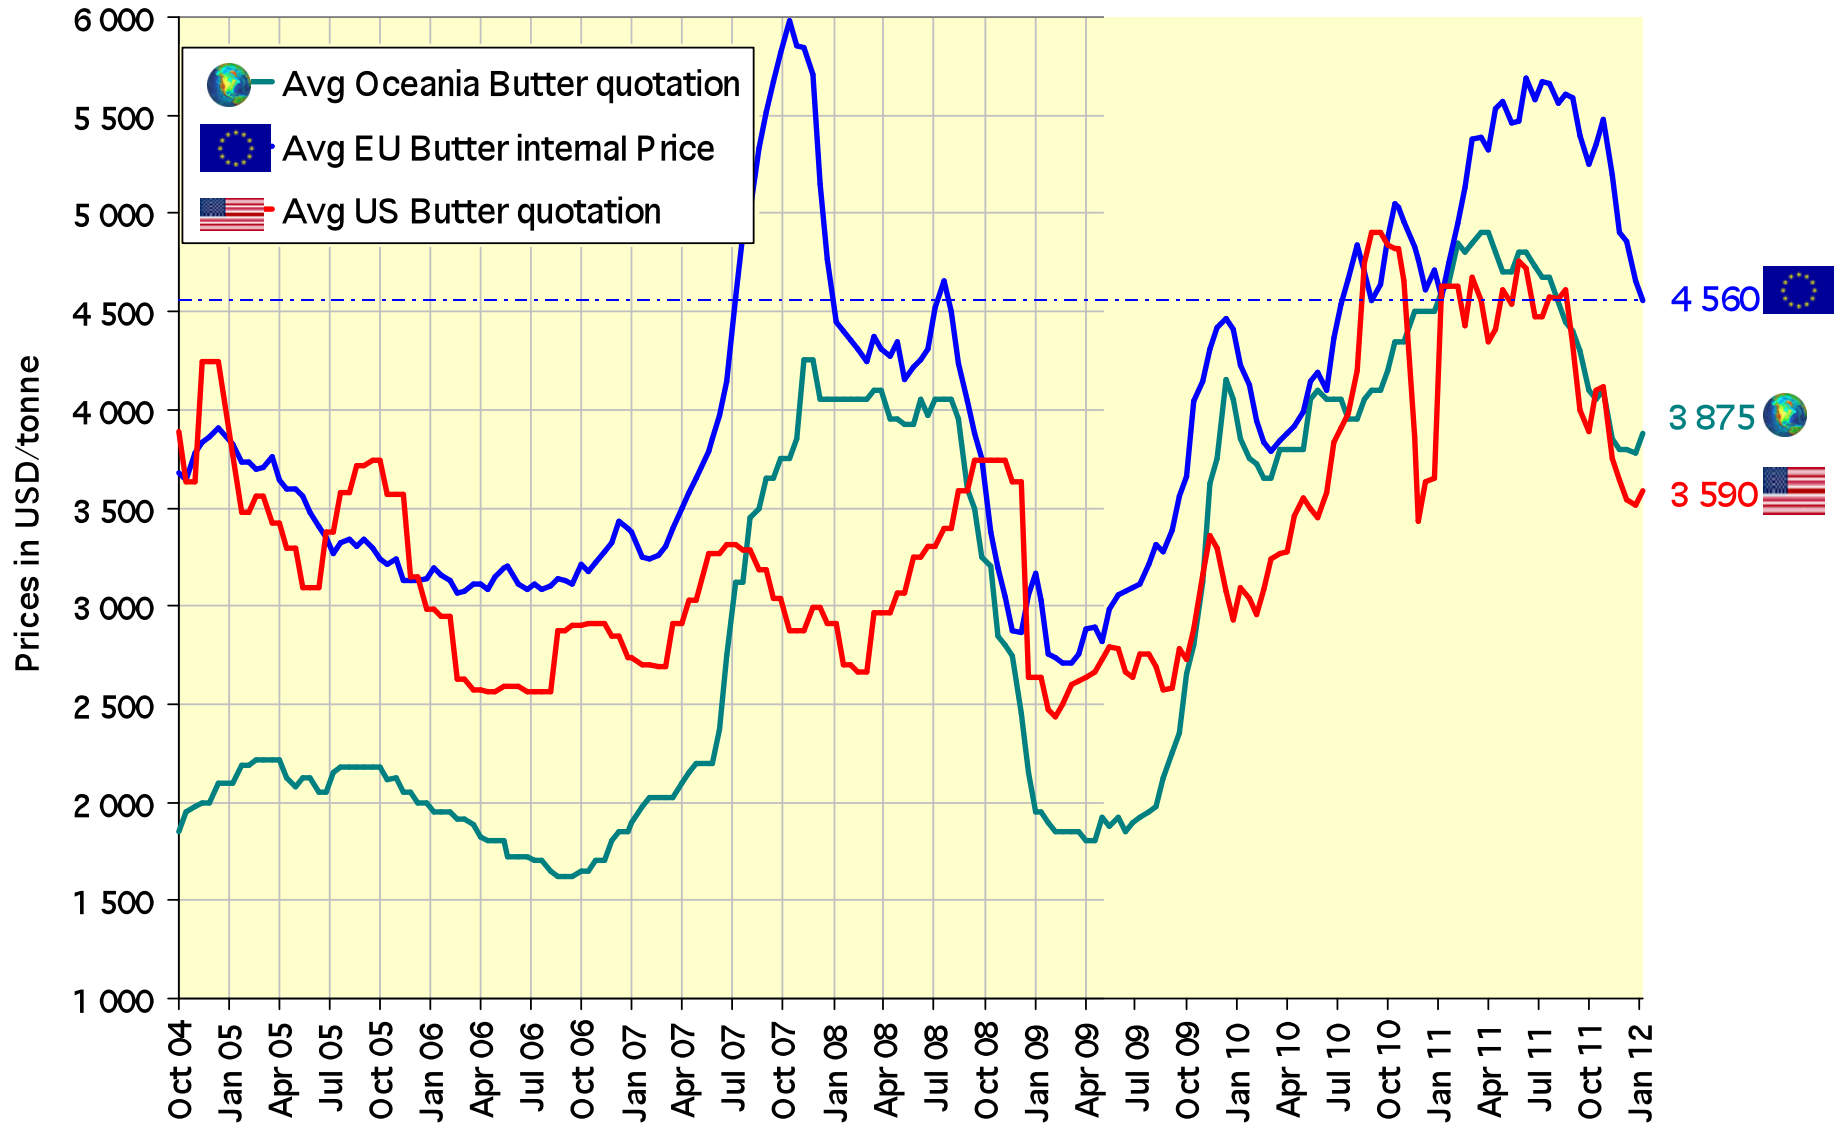

EU/US/Oceania Quotations of Butte

Source: MS' communications under regs. 562/2005 and 479/2010 & USDA market news