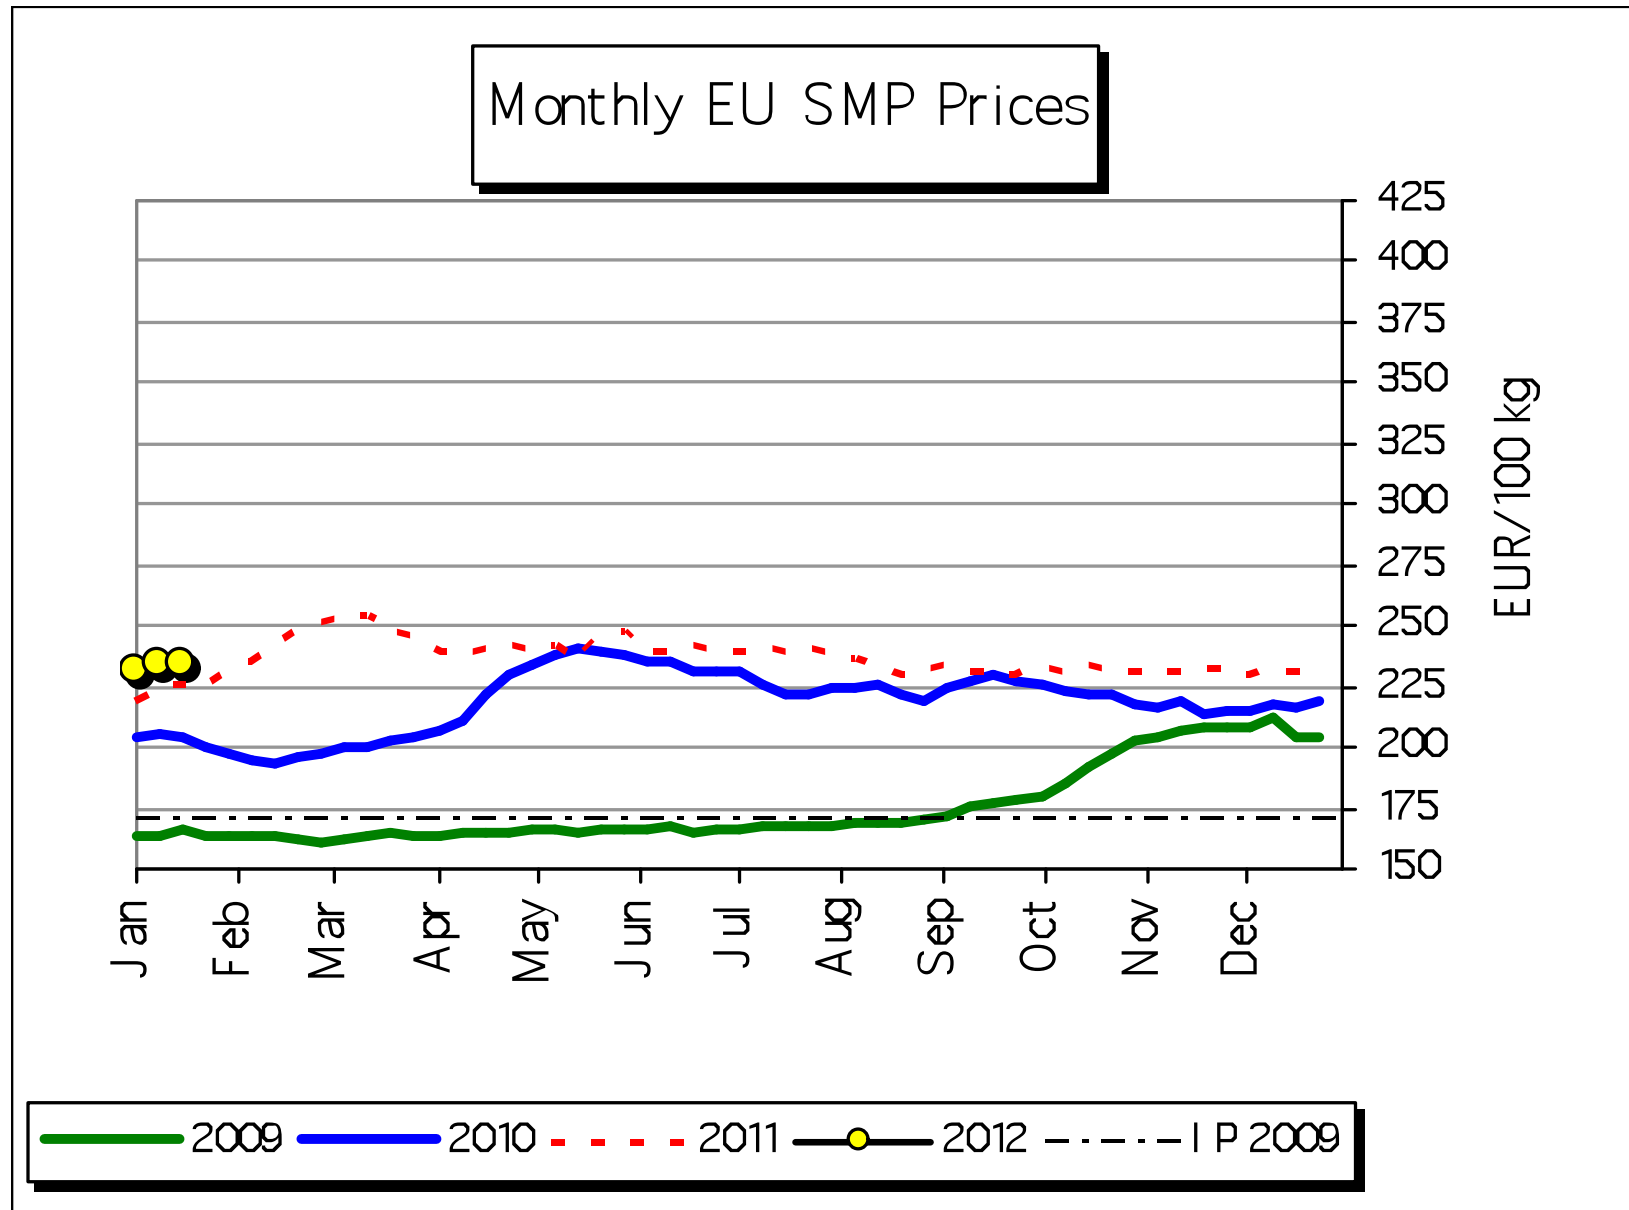

Source: MS' communications under Regs. 562/2005 and 479/2010