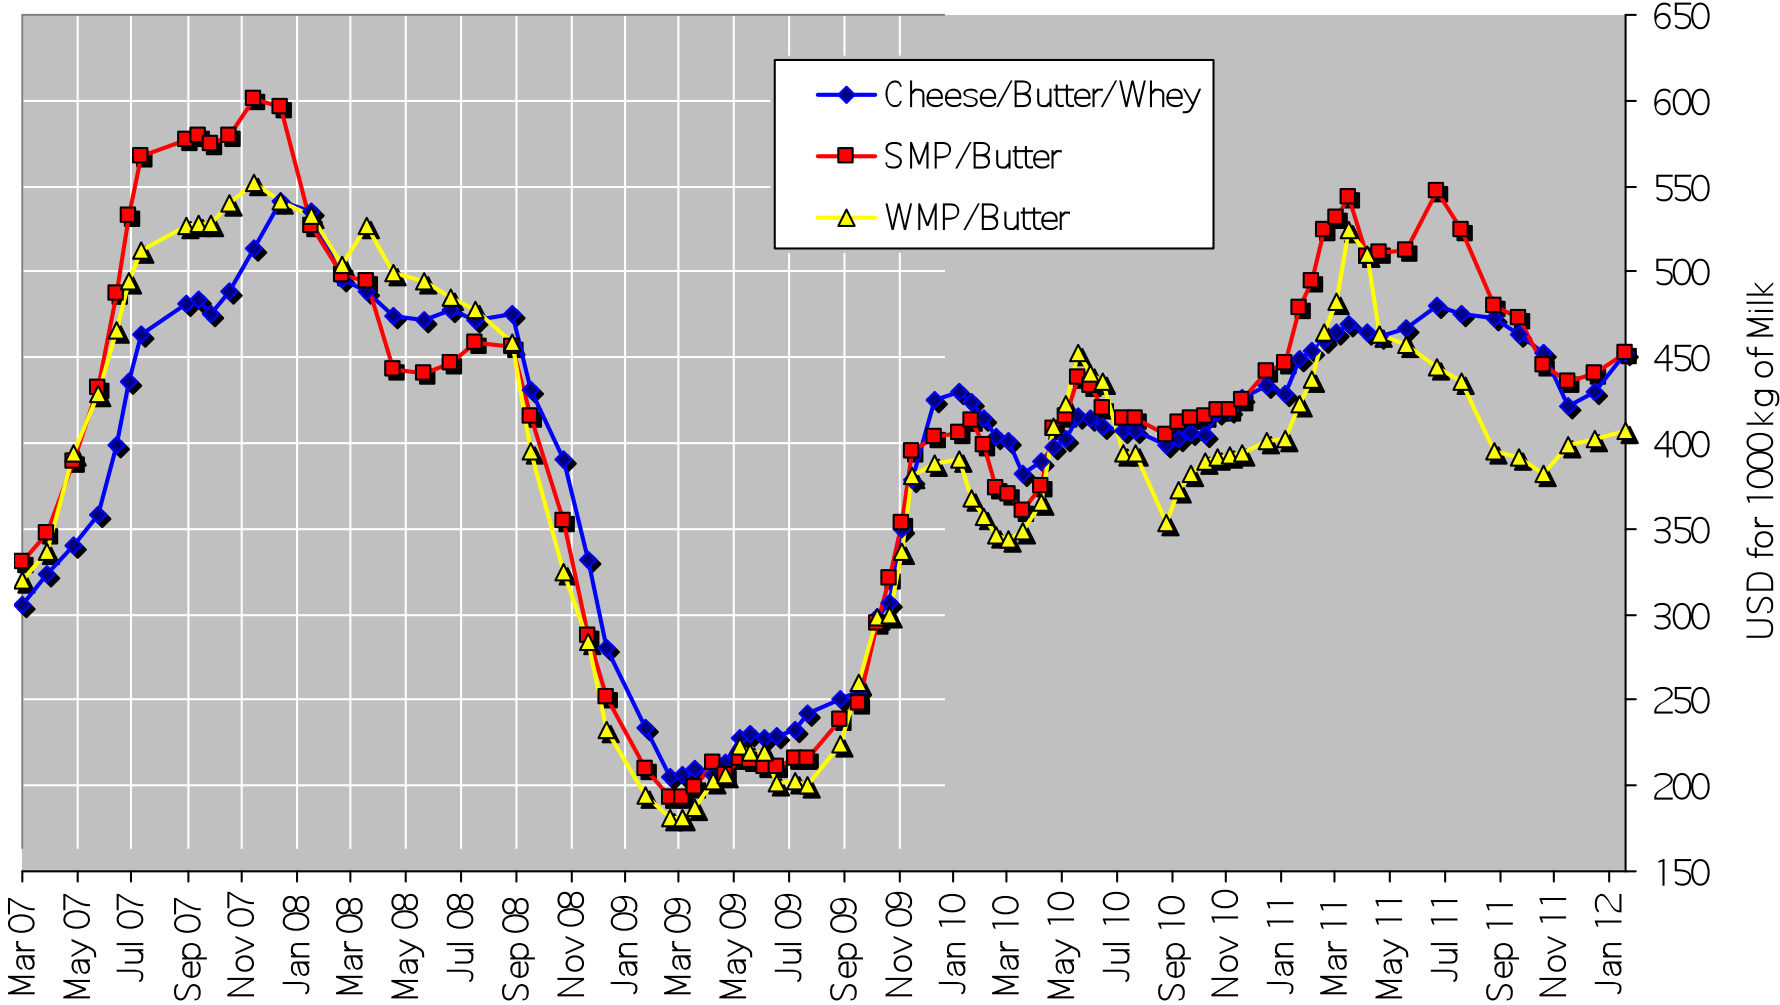

WORLD Income of manufacturing of Cheese/Wheypowder, SMP/Butter and WMP/Butter (in USD).

Source: USDA