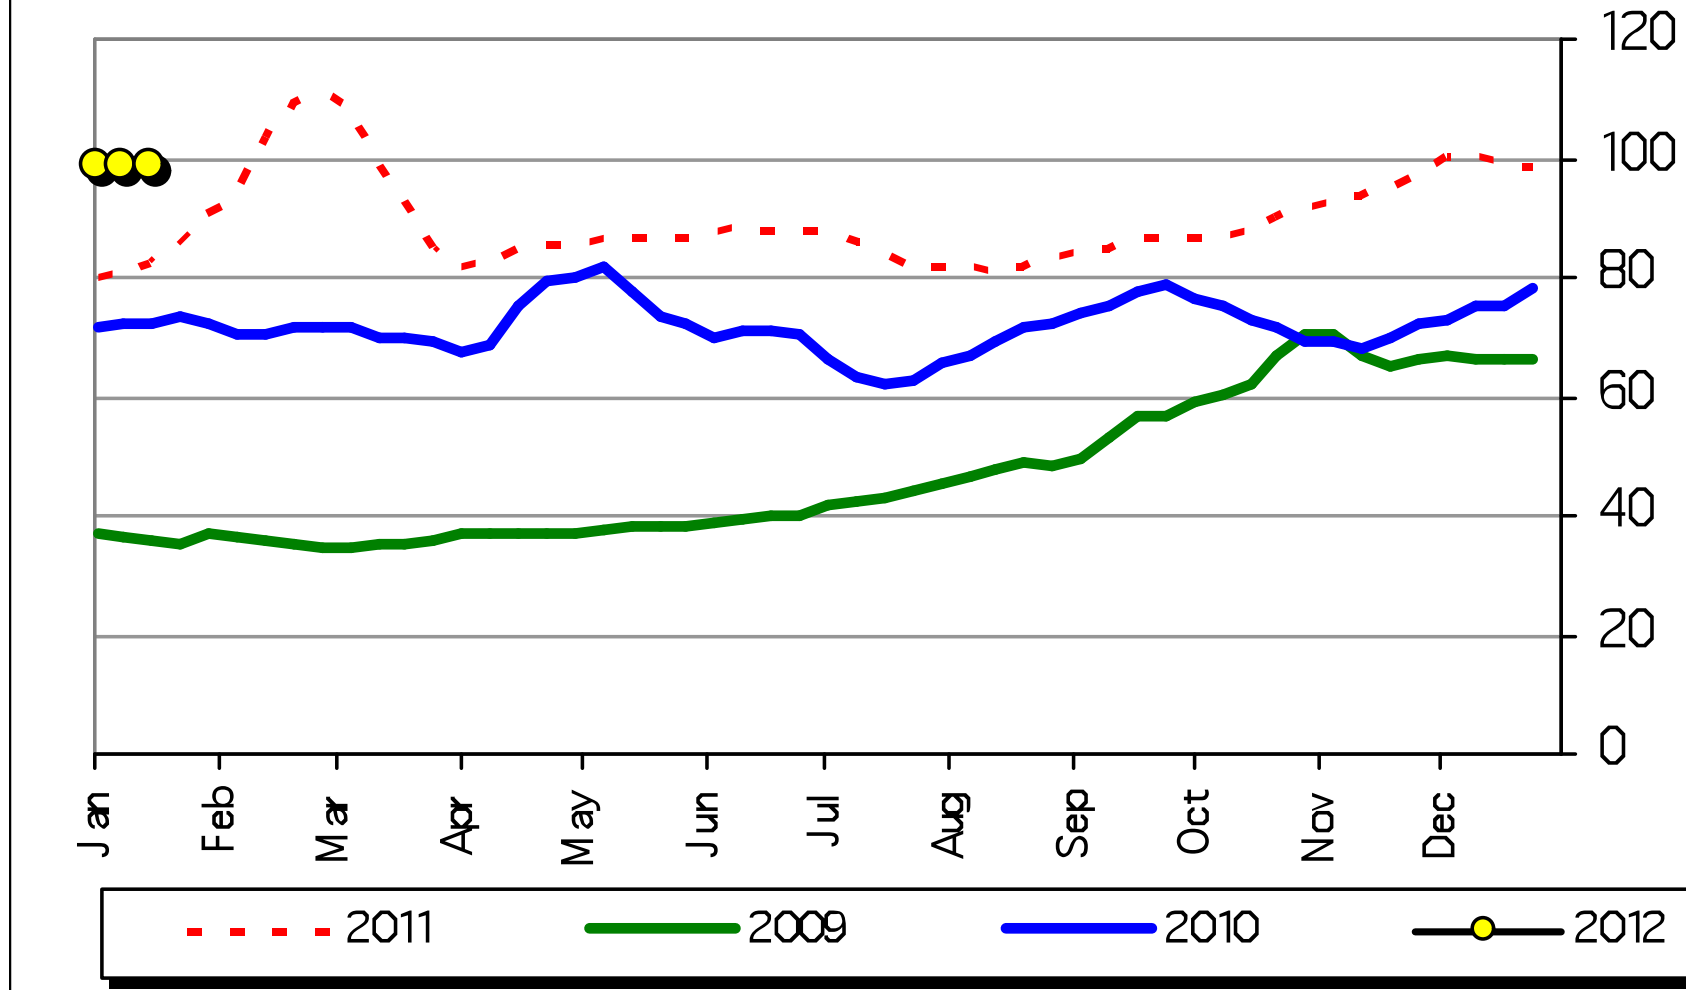

Monthly EU WheyPowder Prices

Source: MS' communications under Regs. 562/2005 and 479/2010