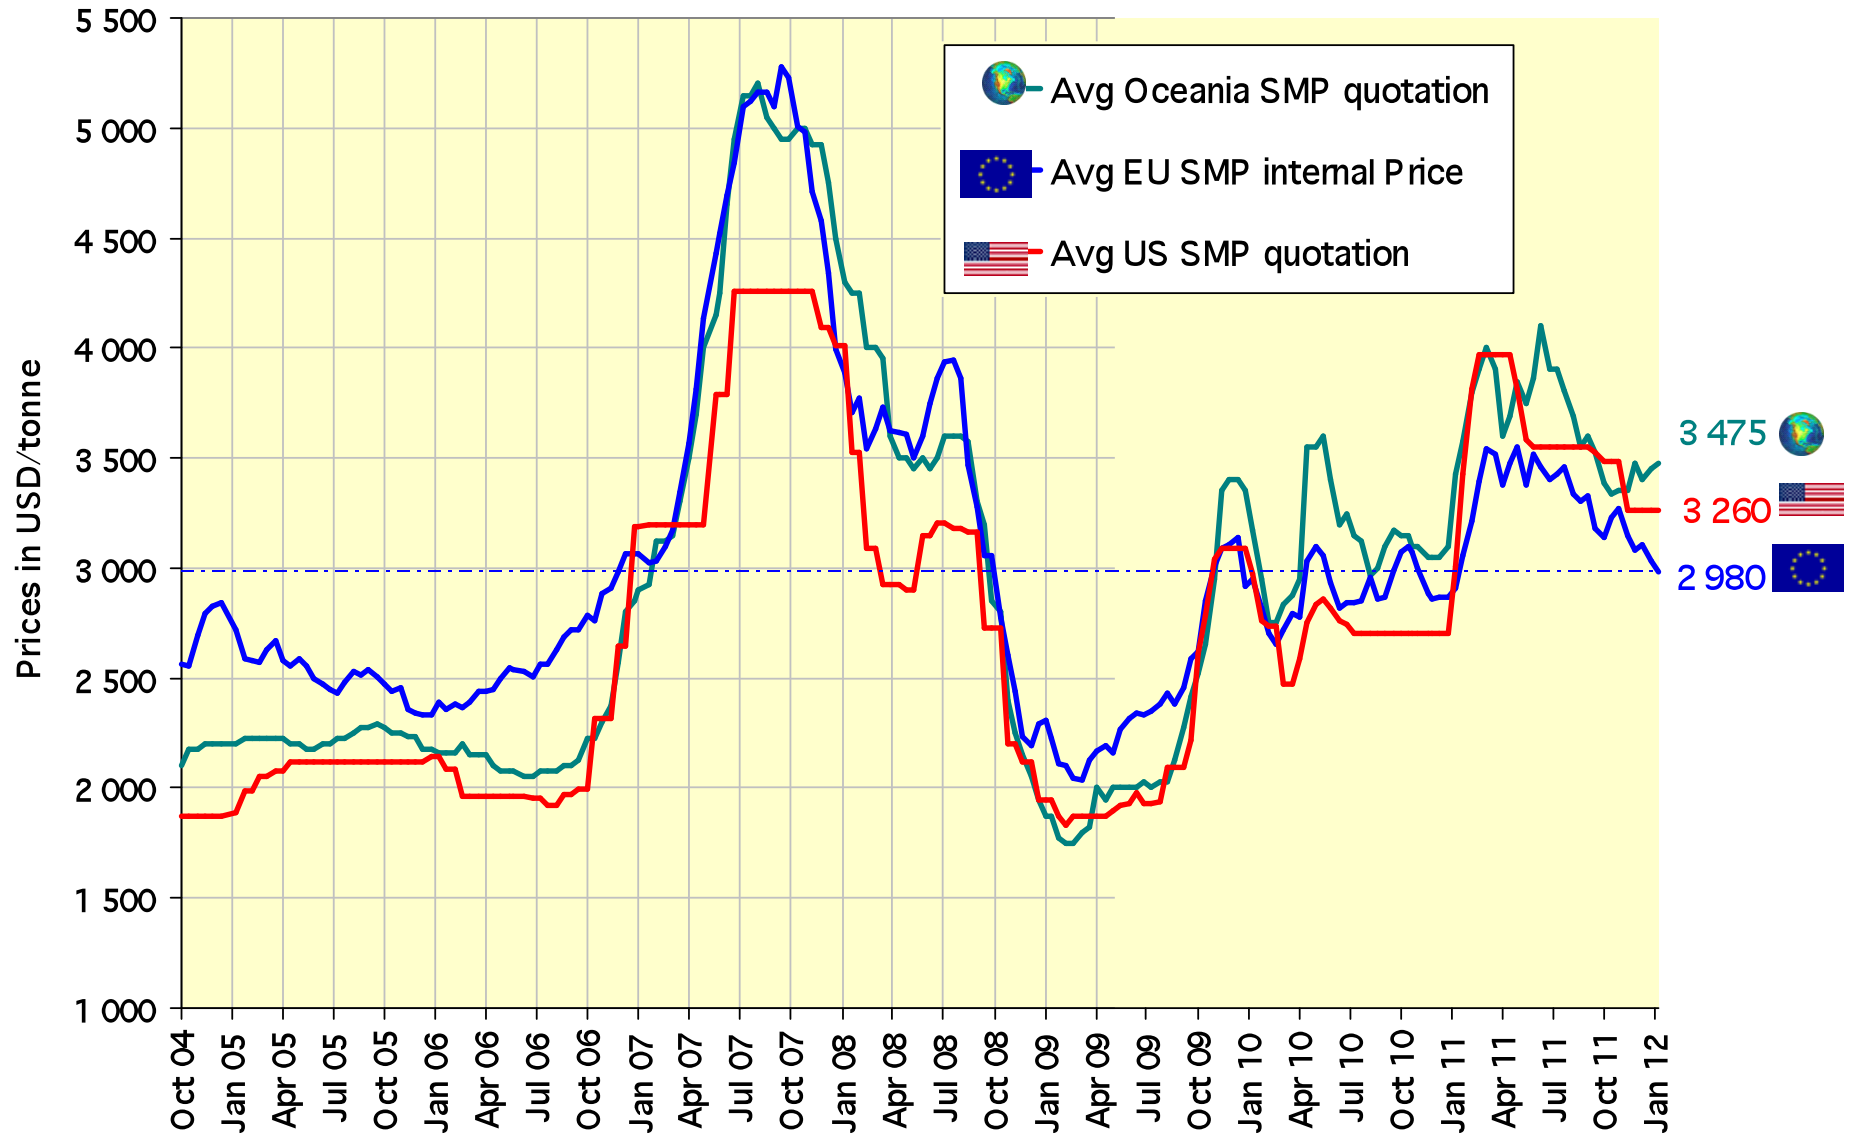

EU/US/Oceania Quotations of SMF

Source: MS' communications under regs. 562/2005 and 479/2010 & USDA market news