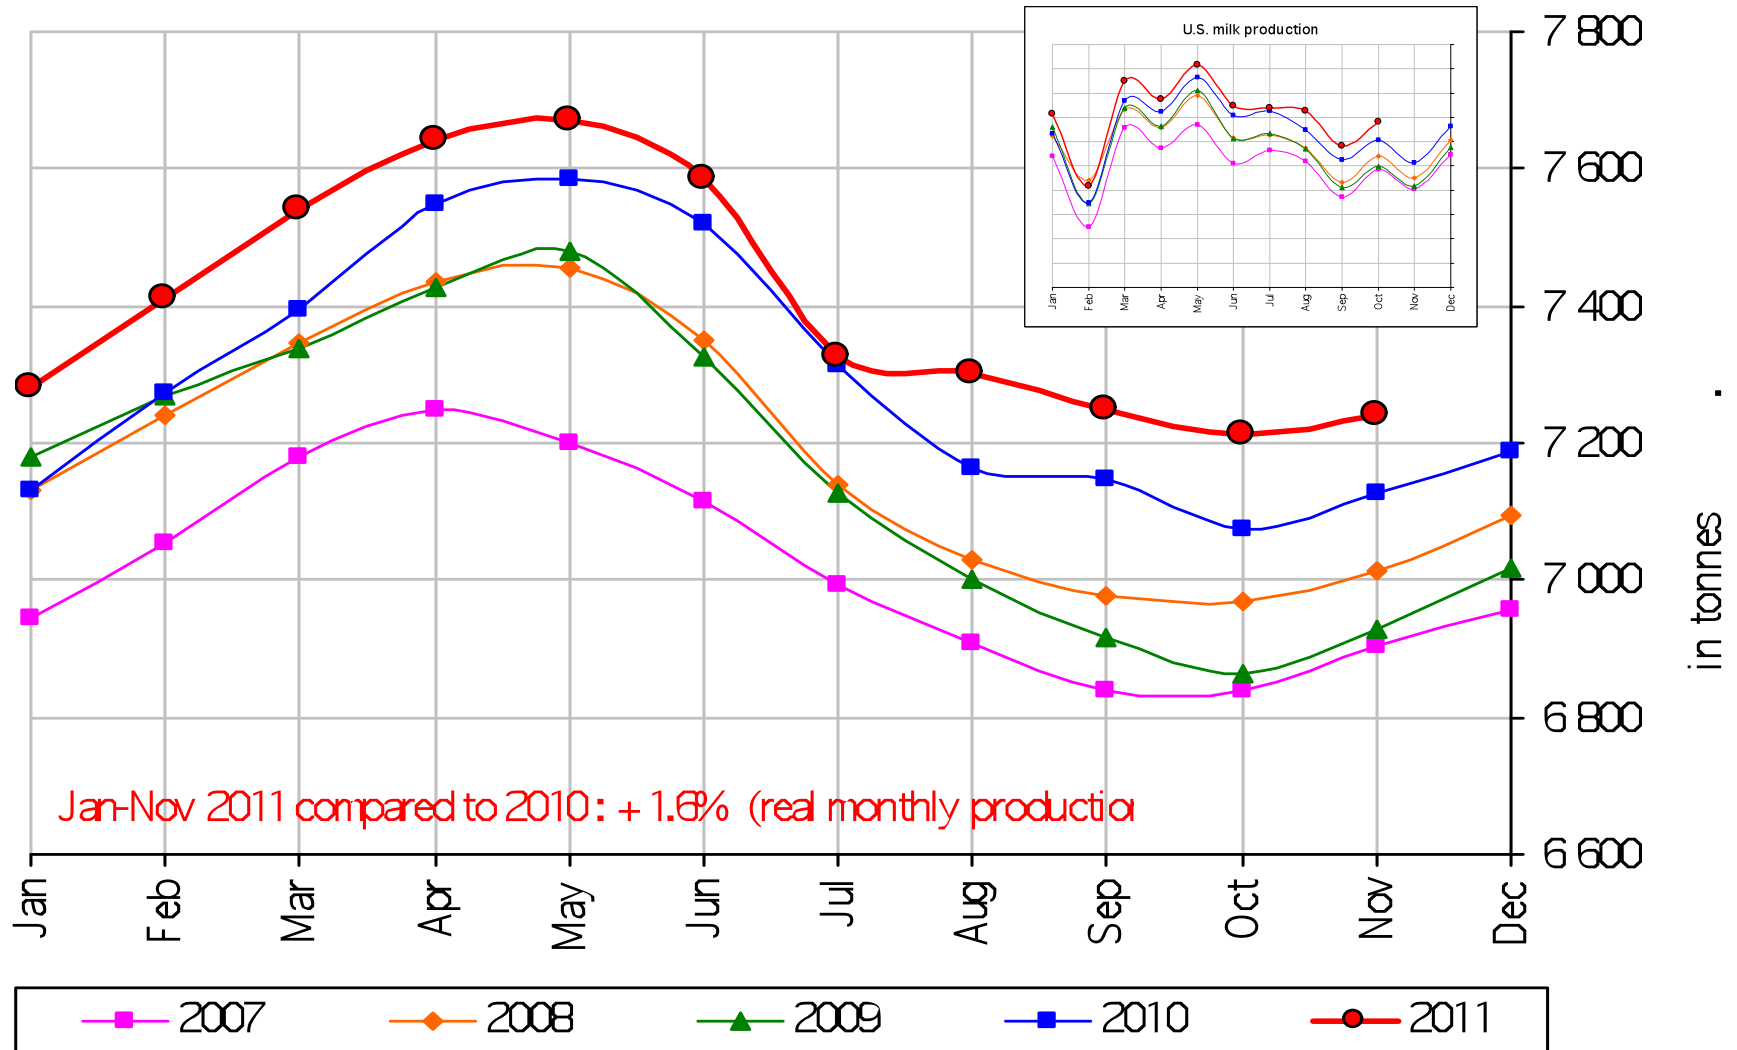

Adjusted U.S. milk production (months of constant length)

Source: USDA