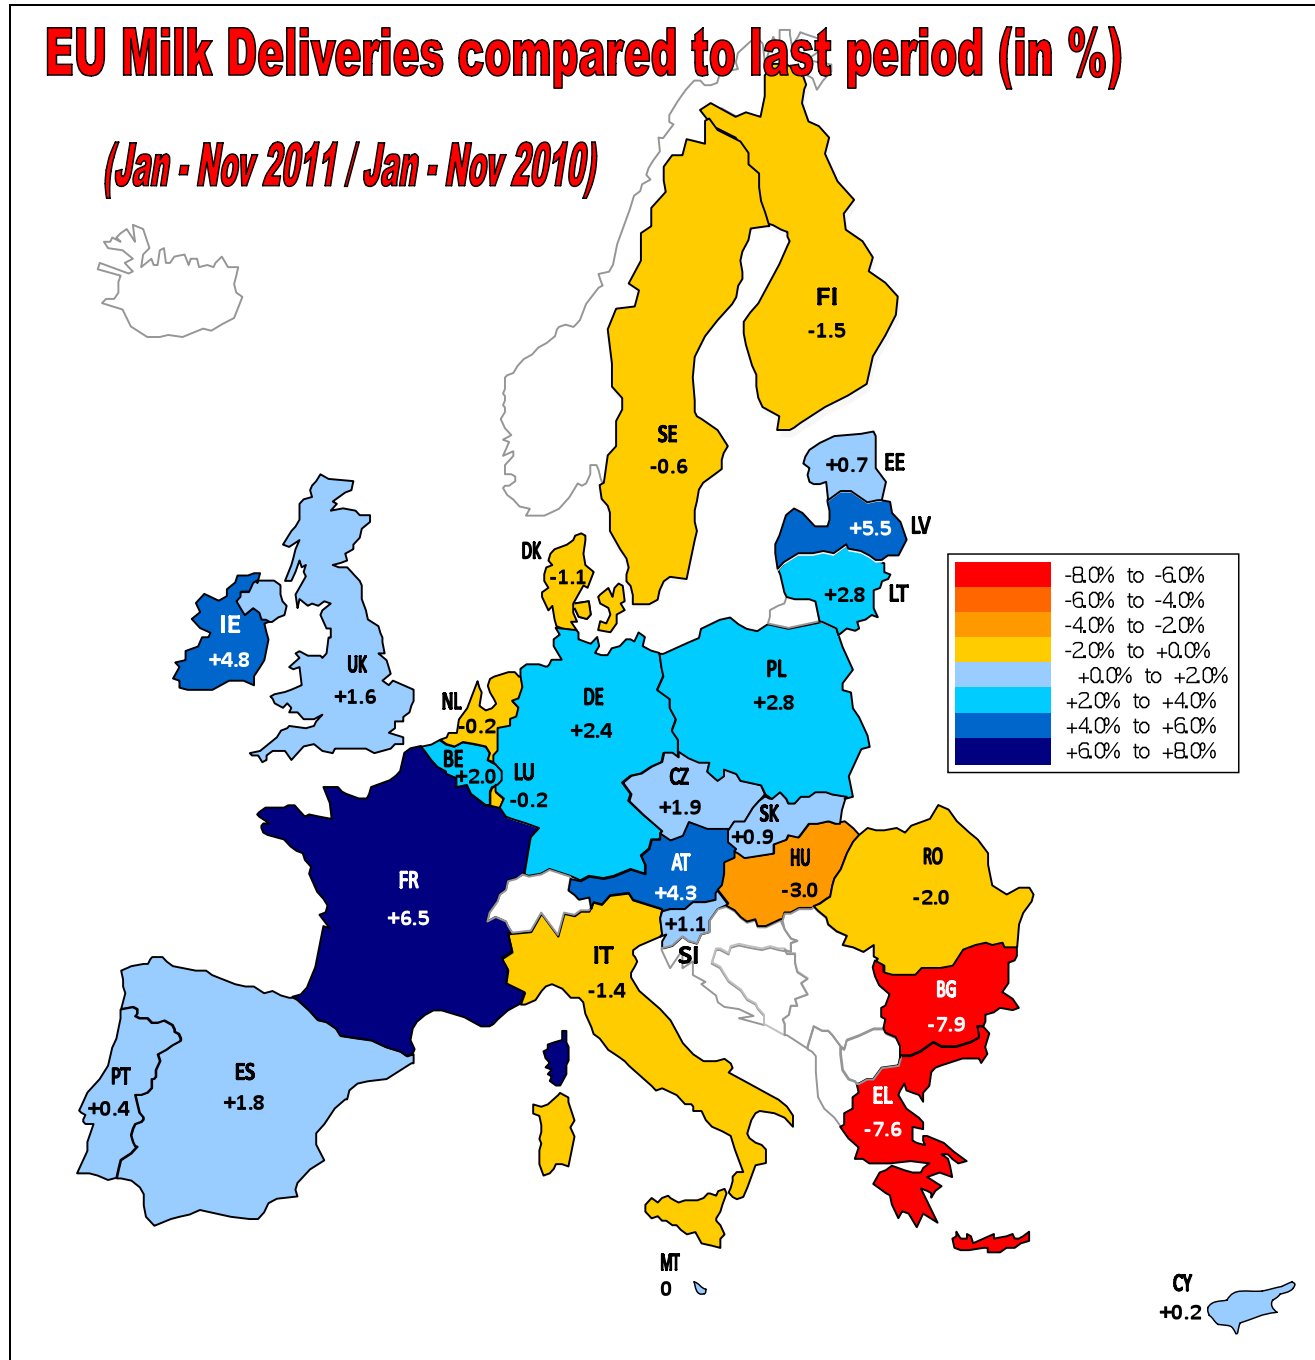

# EU Productions

**!!! Data from some Member States are confidential and are NOT included in this table !!!**

Source: MS' communications to Eurostat

# EU Milk Deliveries compared to last period (in %)

*(Jan - Nov 2011 / Jan - Nov 2010)*

# EU Milk Deliveries compared to last period (in %)

(Apr - Nov 2011 / Apr - Nov 2010)