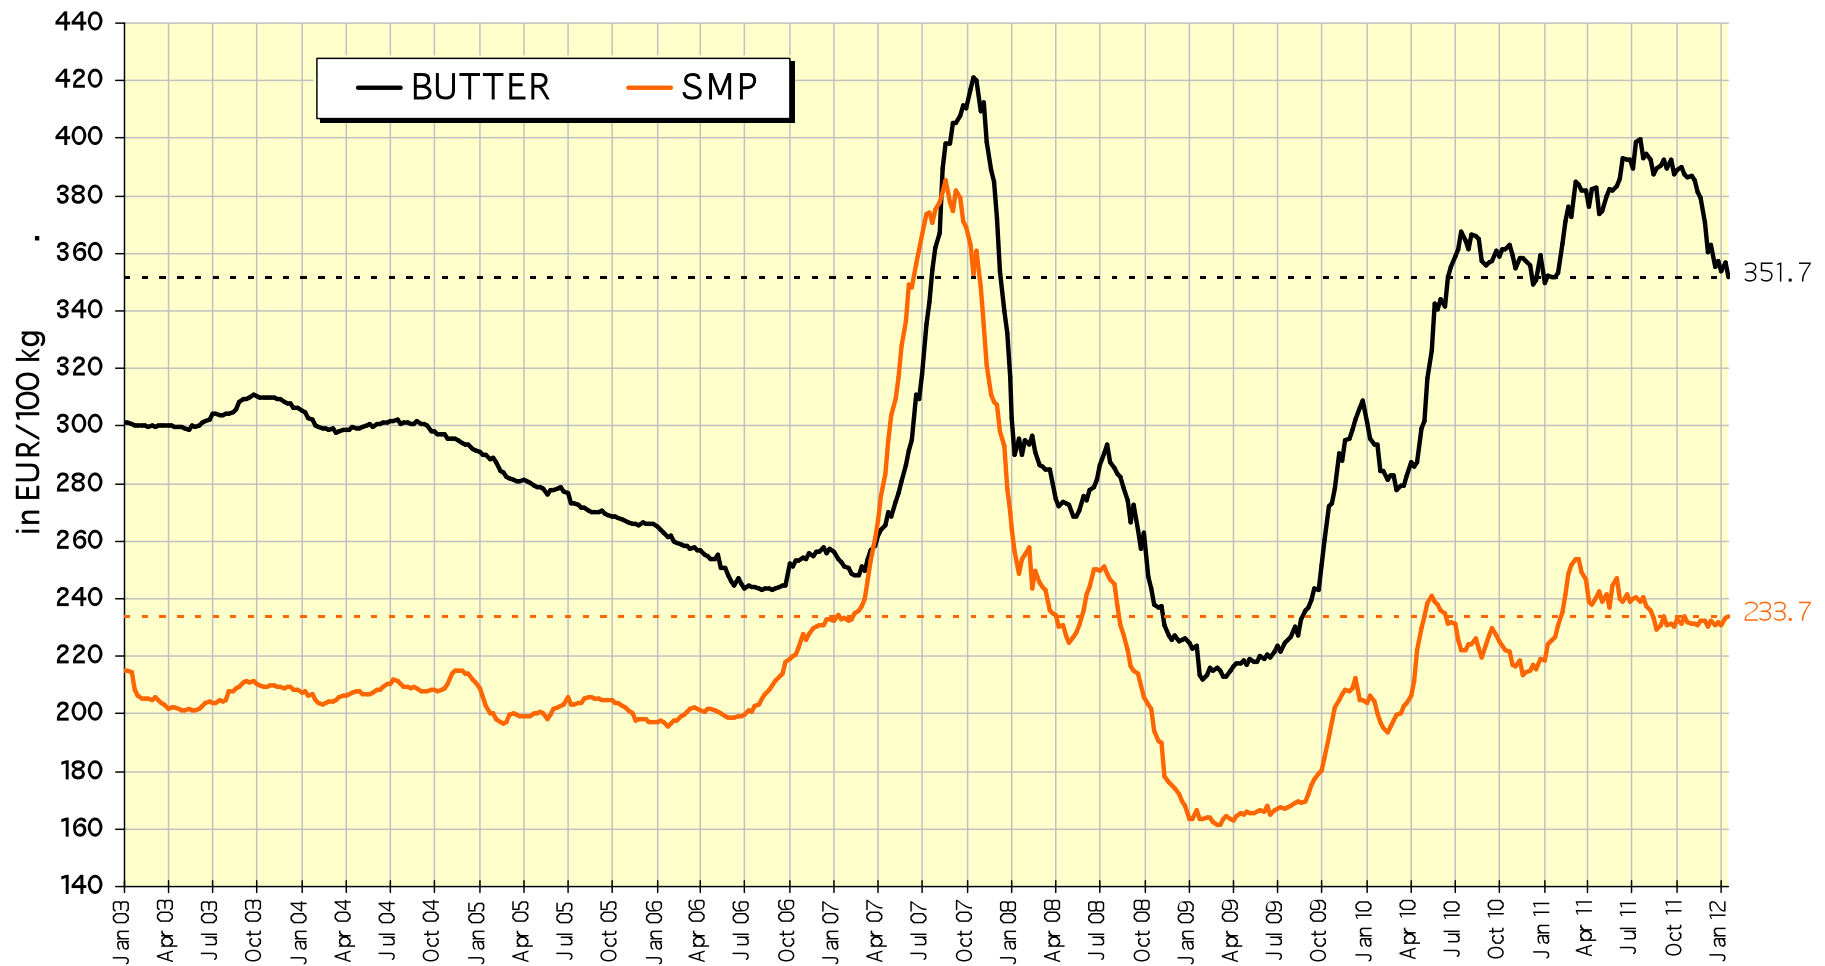

EU Quotations of Butter and SMP

(EU average based on MS communication and weighted by production)

Source: MS' communications under reg. 562/2005 and 479/2010