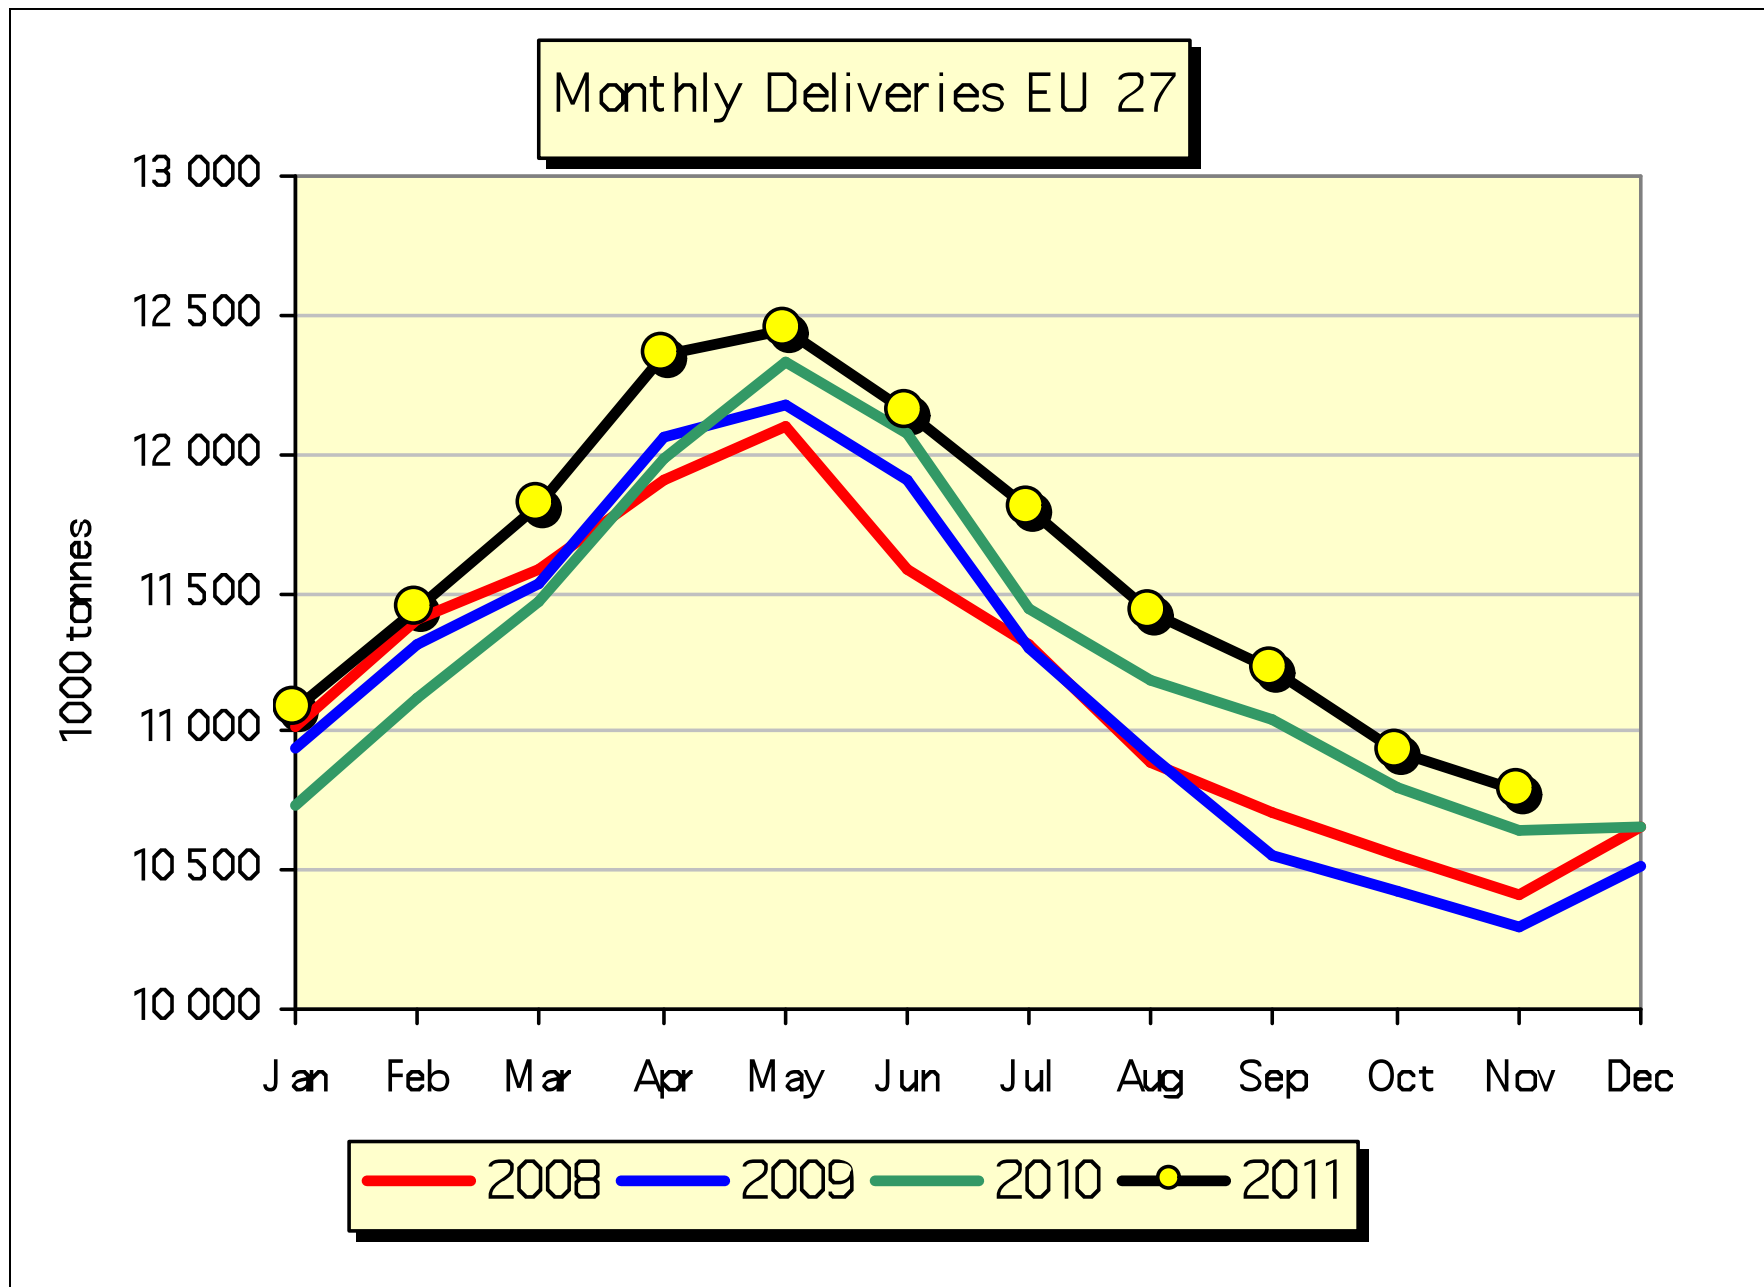

# EU Milk Deliveries compared to last period (in %)

*(Jan - Nov 2011 / Jan - Nov 2010)*

# EU Milk Deliveries compared to last period (in %)

(Apr - Nov 2011 / Apr - Nov 2010)