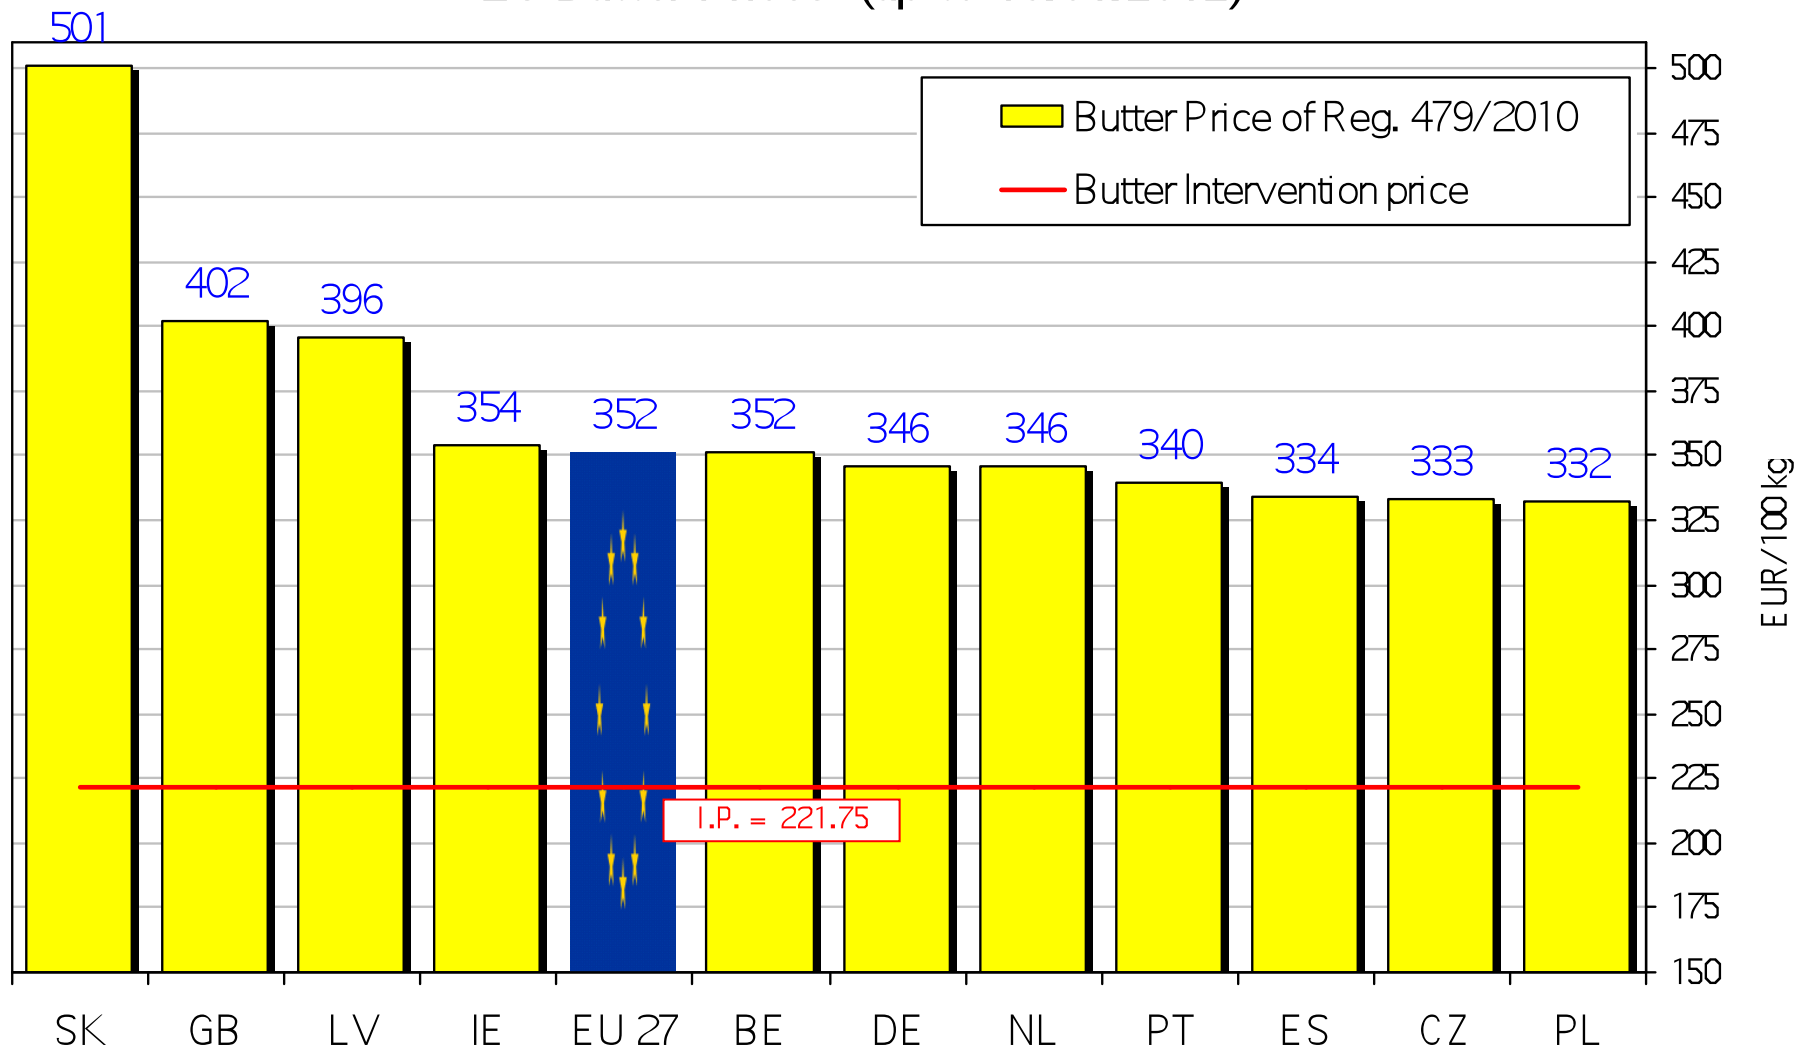

# EU SMP Prices

(up to 15/01/2012,

Source: MS' communications under reg. 479/2010

Source: MS' communications under Regs. 562/2005 and 479/2010

### EU Butter Prices (up to 15.01.2012)

Source: MS' communications under reg. 479/2010