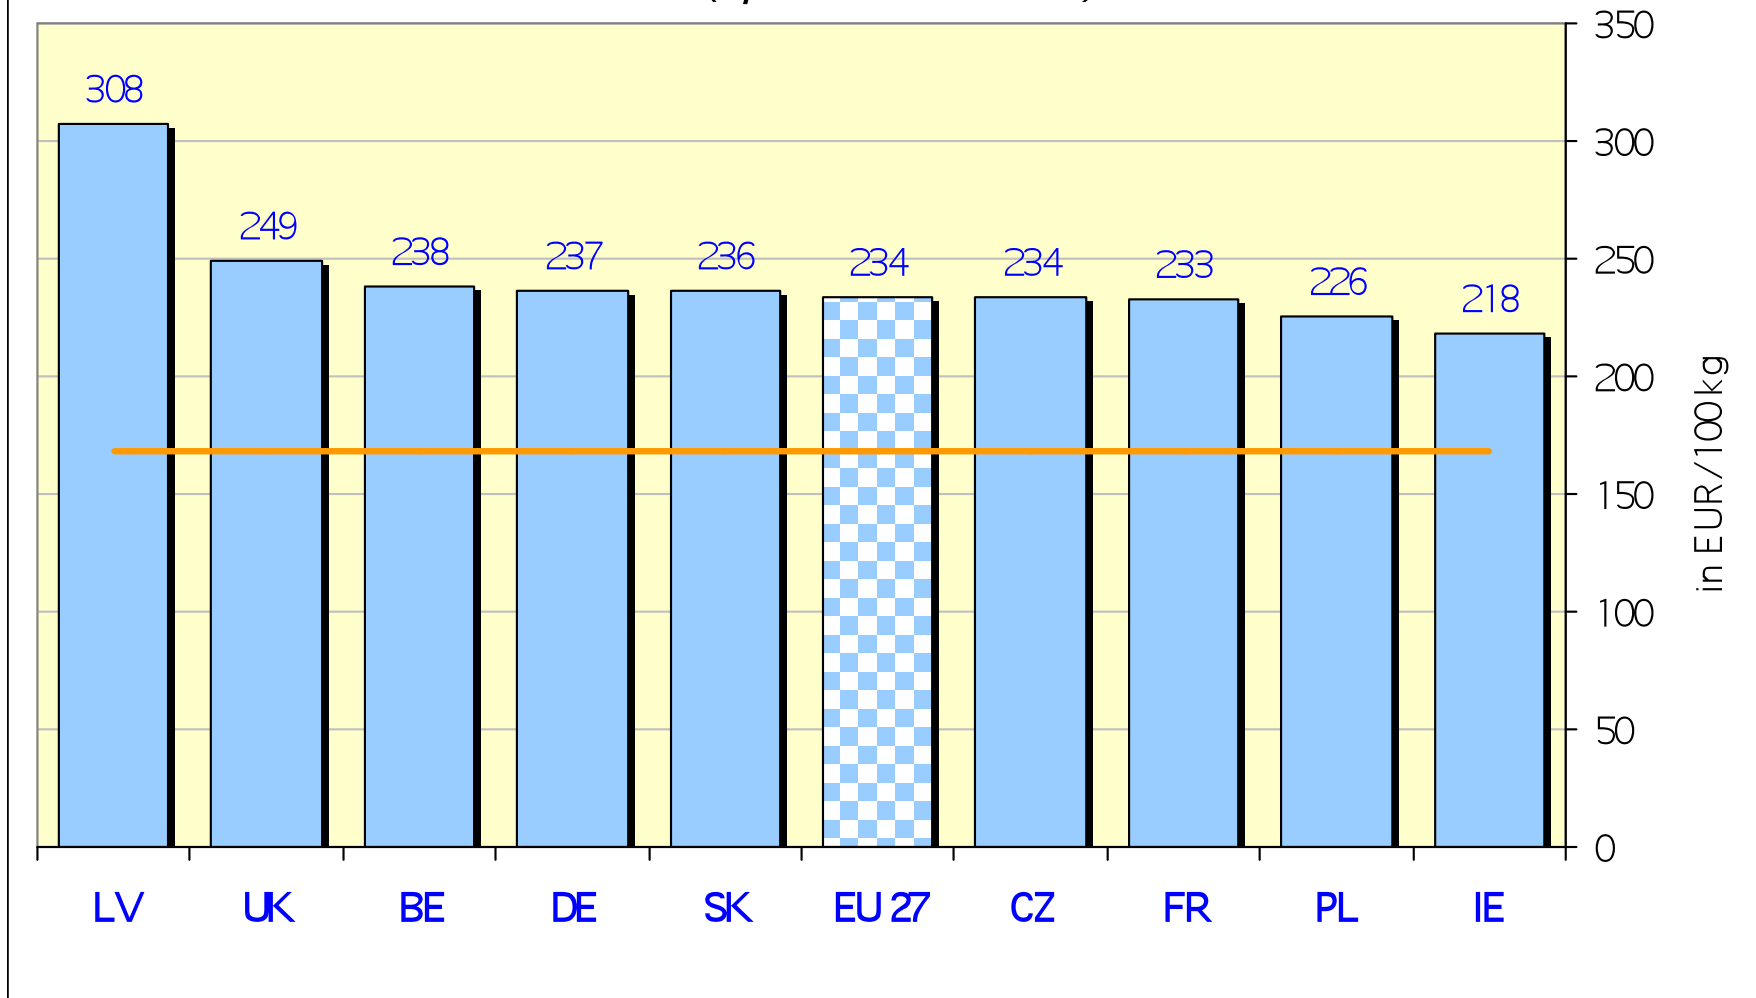

# EU SMP Prices

(up to 15/01/2012,

Source: MS' communications under reg. 479/2010

Source: MS' communications under Regs. 562/2005 and 479/2010