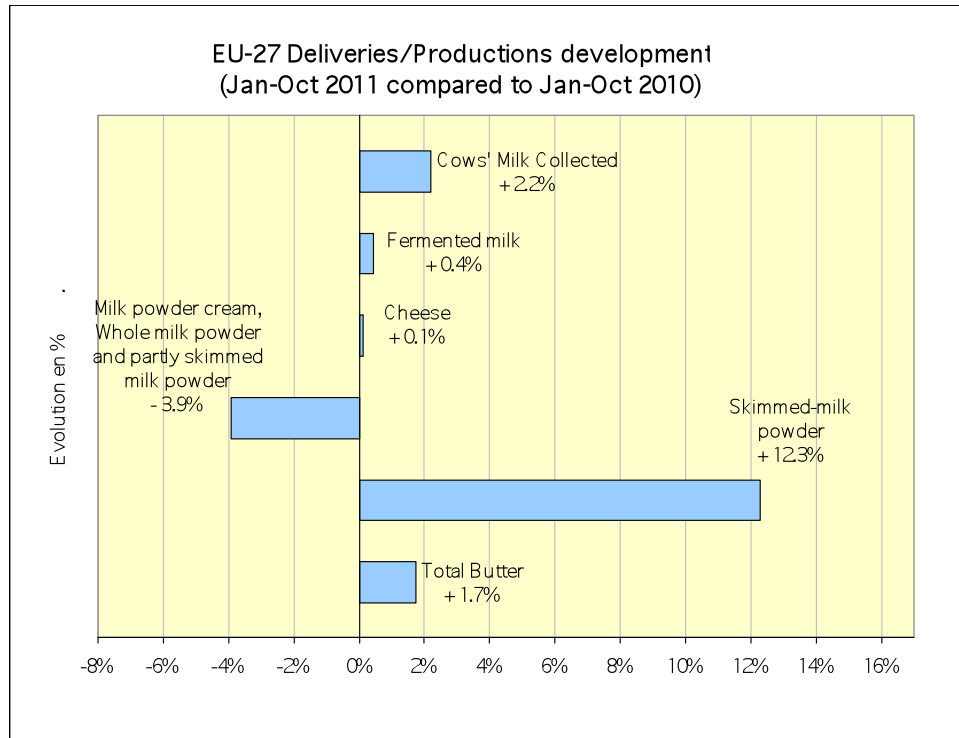

# Milk Market Situation

*Brussels, 19 January 2012*

# EU Productions

**!!! Data from some Member States are confidential and are NOT included in this table !!!**

Source: MS' communications to Eurostat

# EU Milk Deliveries compared to last period (in %)

*(Jan - Nov 2011 / Jan - Nov 2010)*