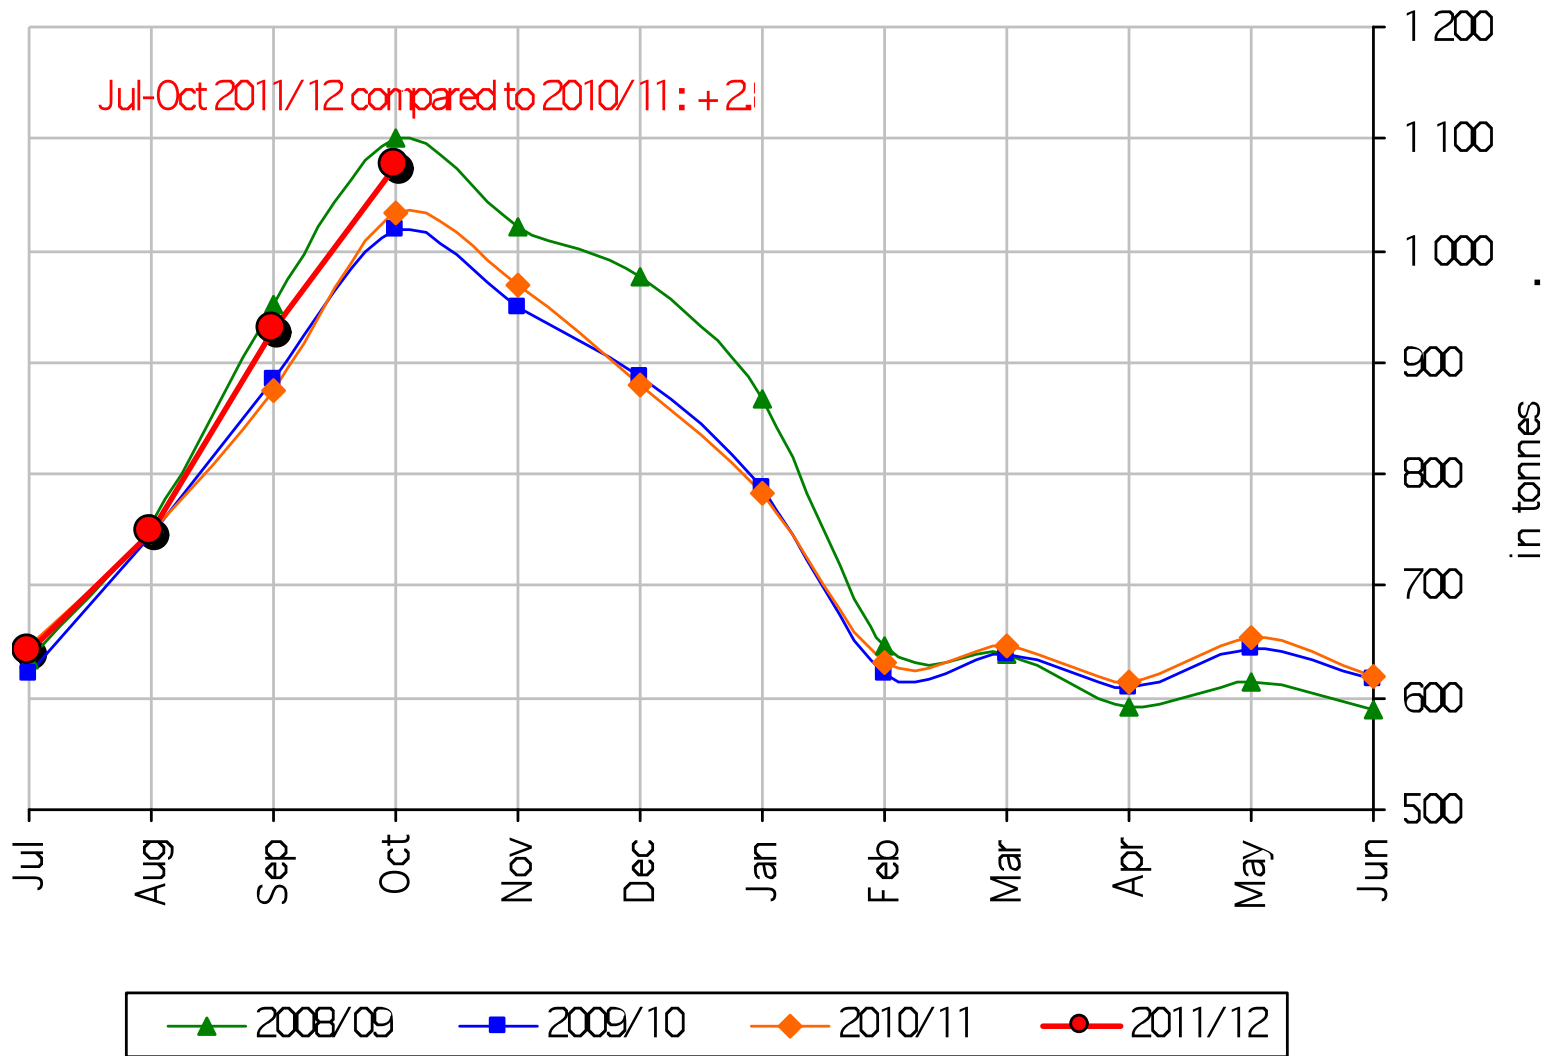

Australian milk production

Source: Dairy Australia