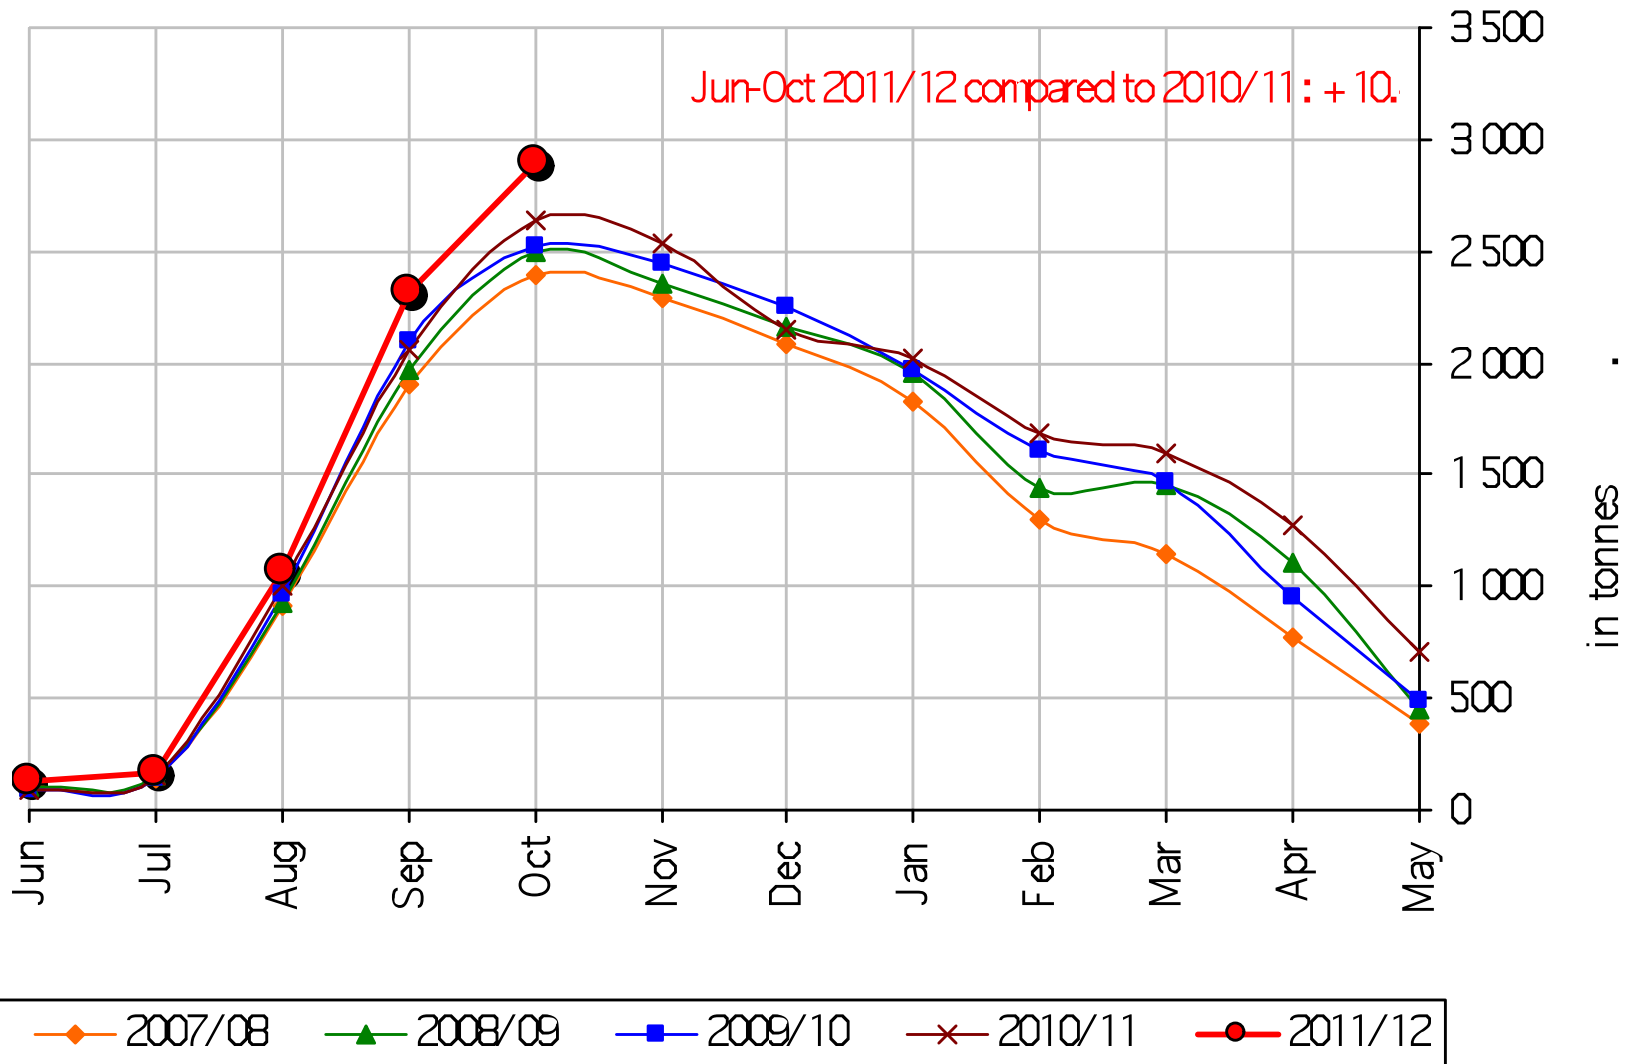

NZ milk production

Source: DCANZ – Fonterra