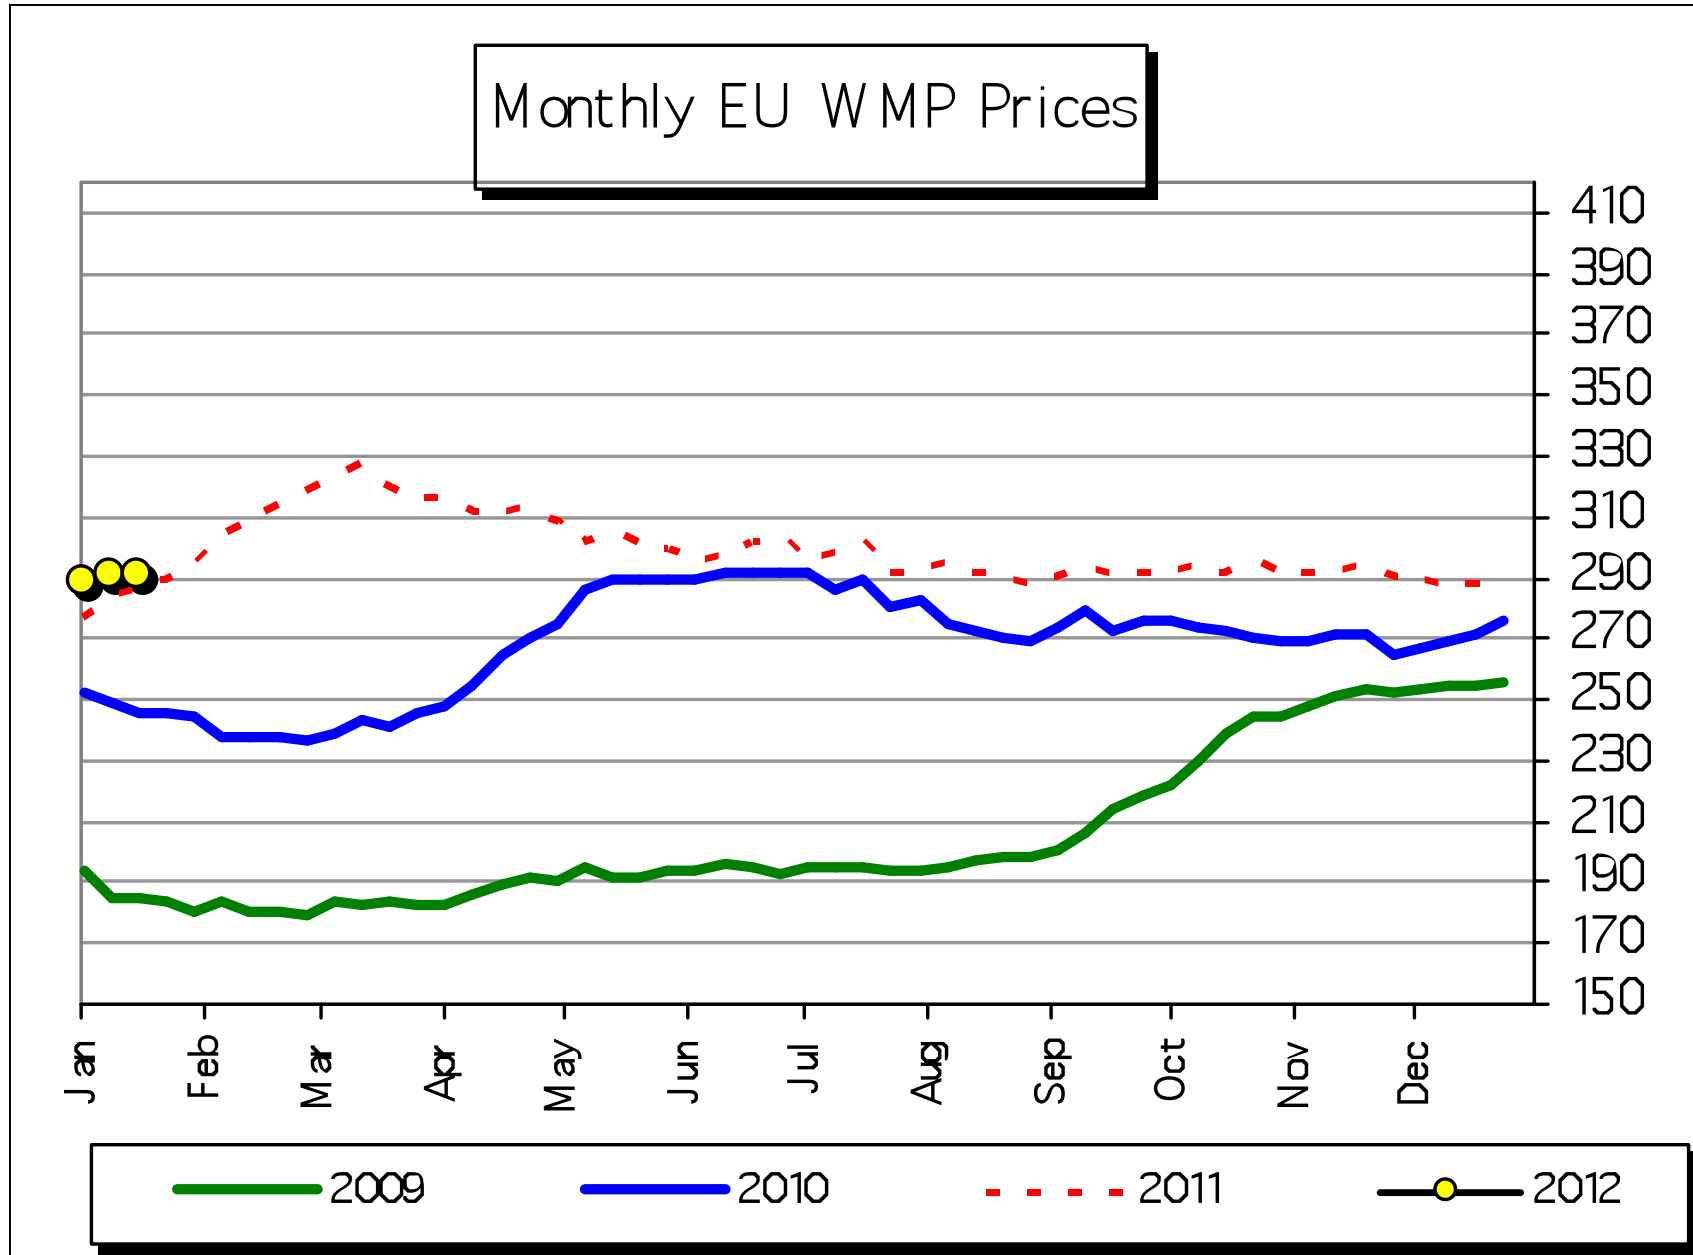

Source: MS' communications under Regs. 562/2005 and 479/2010