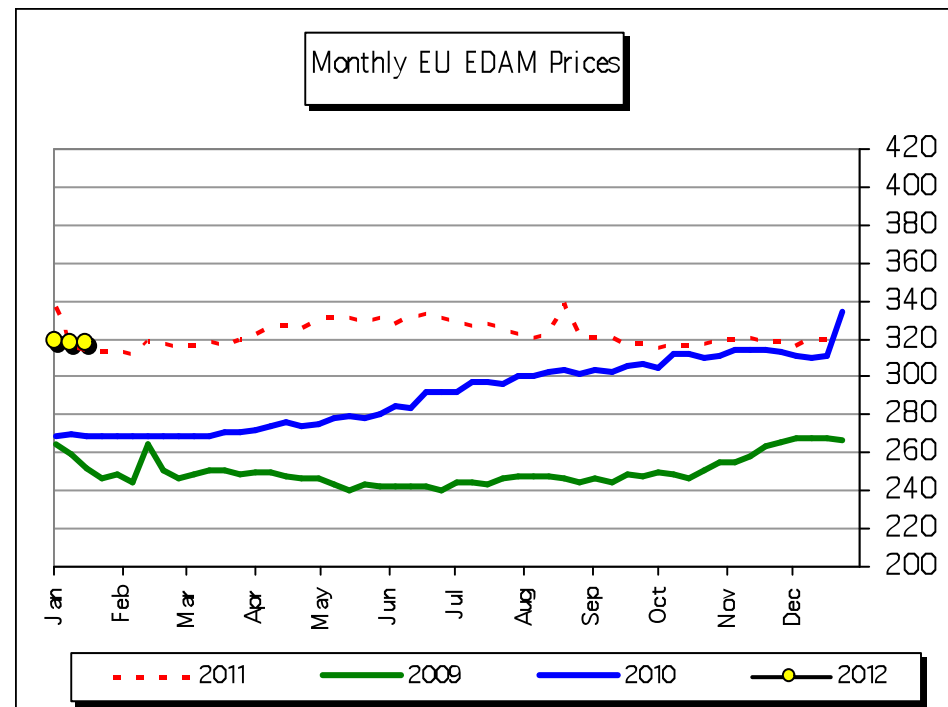

### EU Butter Prices (up to 15.01.2012)

Source: MS' communications under reg. 479/2010

## EU Quotations of Butter and SMP

(EU average based on MS communication and weighted by production)

Source: MS' communications under reg. 562/2005 and 479/2010

Source: MS' communications under Regs. 562/2005 and 479/2010