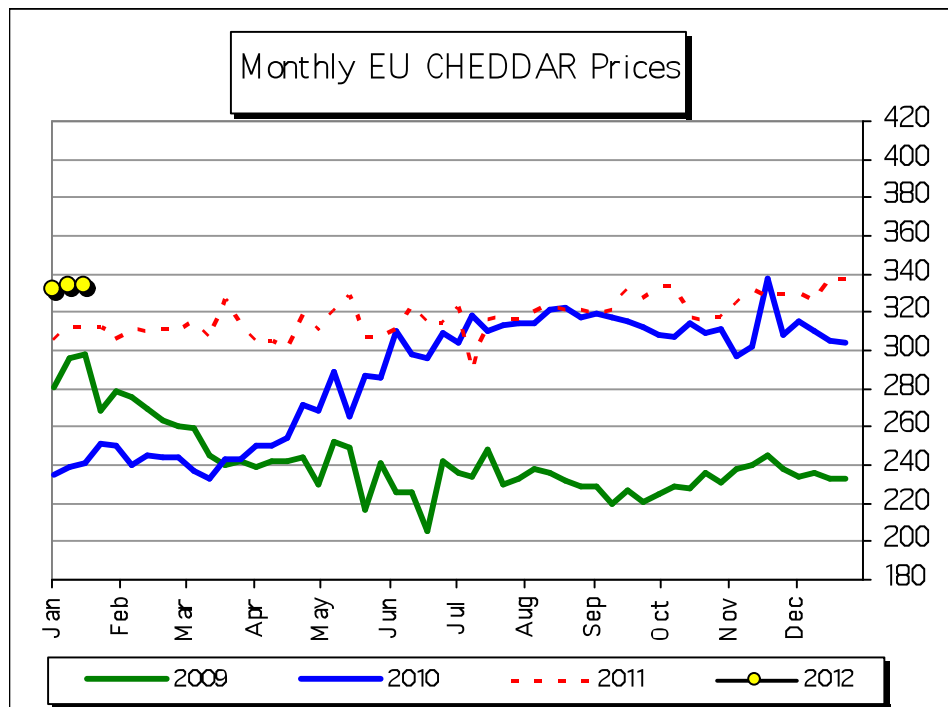

### EU Butter Prices (up to 15.01.2012)

Source: MS' communications under reg. 479/2010

## EU Quotations of Butter and SMP

(EU average based on MS communication and weighted by production)

Source: MS' communications under reg. 562/2005 and 479/2010

Source: MS' communications under Regs. 562/2005 and 479/2010